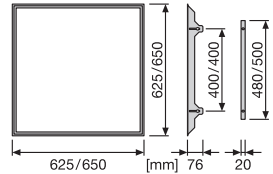

PL 600 RECESSED MOUNT FRAME
EAN 4058075402881

PL 625 RECESSED MOUNT FRAME
EAN 4058075402904