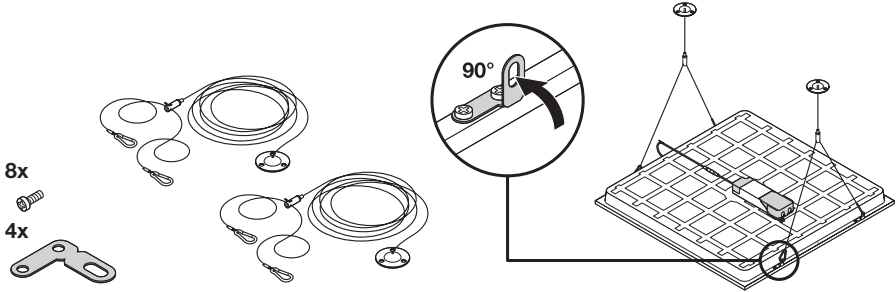

PANEL PRINT SKY 600/625

SUSPENSION KIT EAN 4058075402928