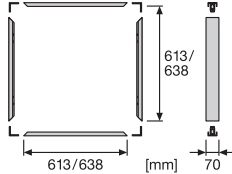

PL 600 SURFACE MOUNT KIT H70 VAL
EAN 4058075402843

PL 625 SURFACE MOUNT KIT H70 VAL
EAN 4058075402867