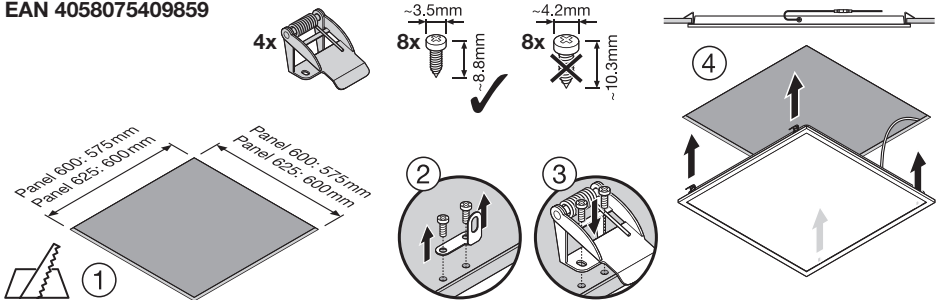

RECESSED MOUNT CLIPS VALUE EAN 4058075409859