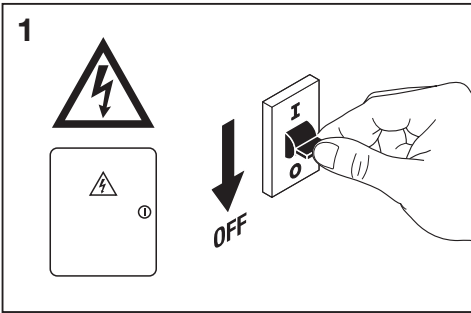

FLOODLIGHT COMPACT GEN 2