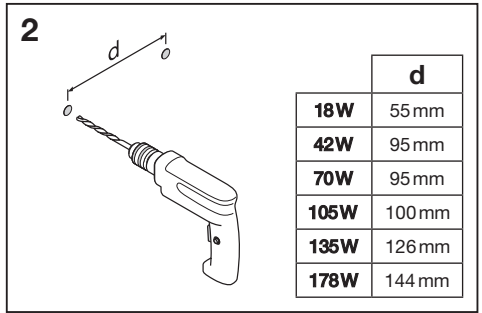

FLOODLIGHT COMPACT GEN 2