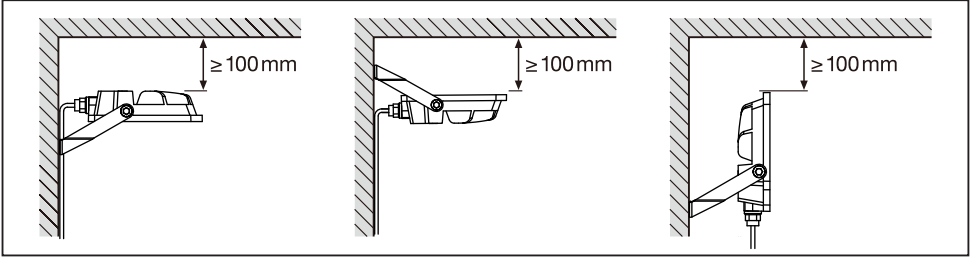

FLOODLIGHT COMPACT GEN 2