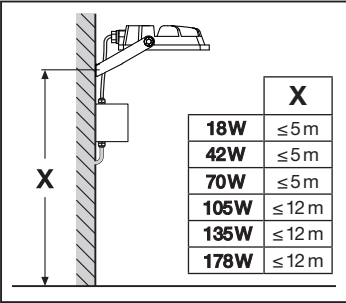

FLOODLIGHT COMPACT GEN 2