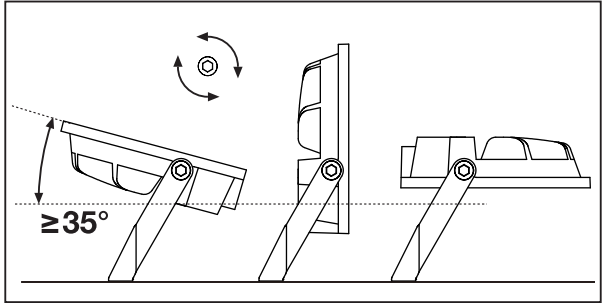

FLOODLIGHT COMPACT GEN 2