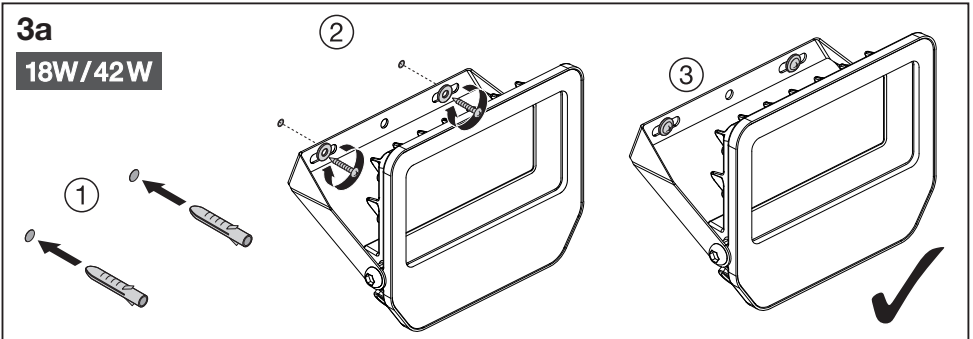

FLOODLIGHT COMPACT GEN 2