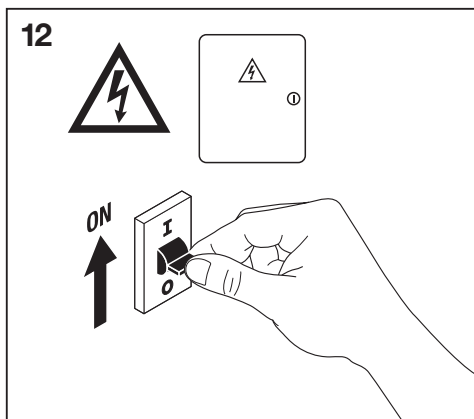

DAMP PROOF COMPACT MULTI SELECT