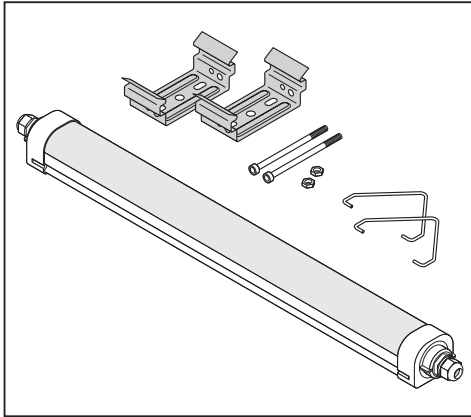

DAMP PROOF COMPACT MULTI SELECT

n	B10	B16	C10	C16
DP COMP TH 1200 V (29W)	11	18	18	30
DP COMP TH 1500 V (44W)	9	15	16	25
DP COMP TH 1500 V (54W)	10	16	17	27