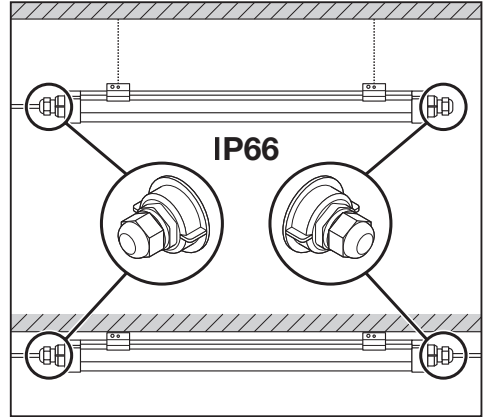

DAMP PROOF COMPACT MULTI SELECT

n	B10	B16	C10	C16
DP COMP TH 1200 V (29W)	11	18	18	30
DP COMP TH 1500 V (44W)	9	15	16	25
DP COMP TH 1500 V (54W)	10	16	17	27