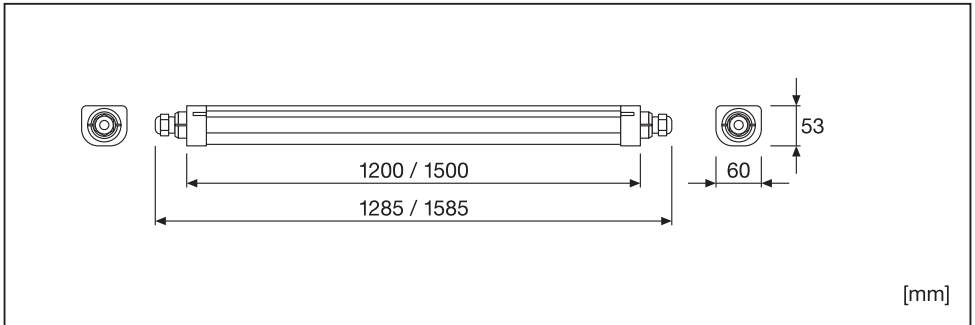

DAMP PROOF COMPACT MULTI SELECT

n	B10	B16	C10	C16
DP COMP TH 1200 V (29W)	11	18	18	30
DP COMP TH 1500 V (44W)	9	15	16	25
DP COMP TH 1500 V (54W)	10	16	17	27