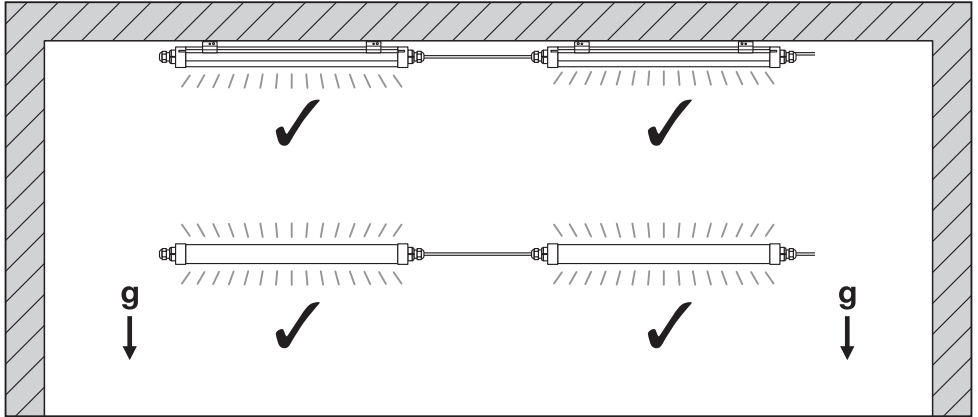

DAMP PROOF COMPACT MULTI SELECT