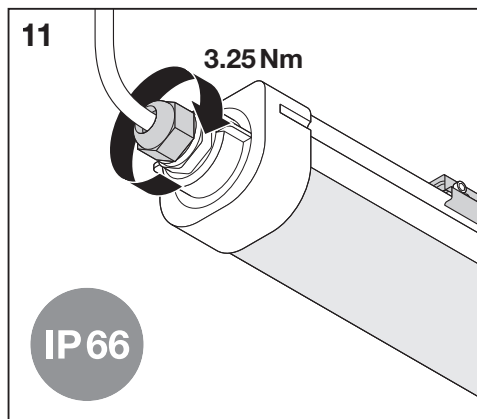

DAMP PROOF COMPACT MULTI SELECT