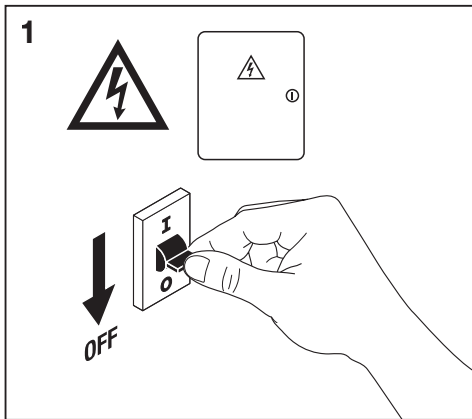

DAMP PROOF COMPACT MULTI SELECT