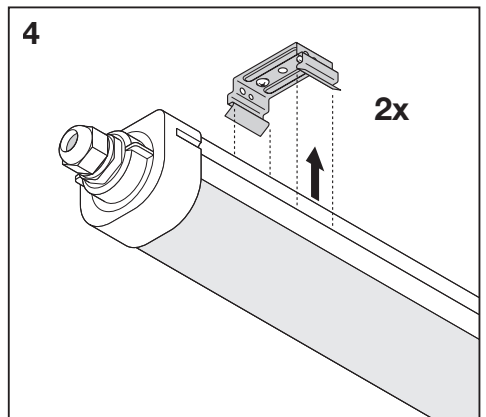

DAMP PROOF COMPACT MULTI SELECT