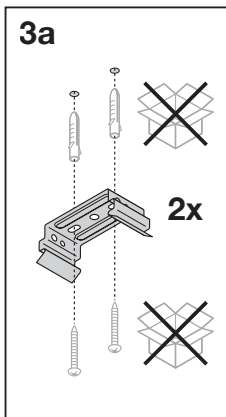

DAMP PROOF COMPACT MULTI SELECT