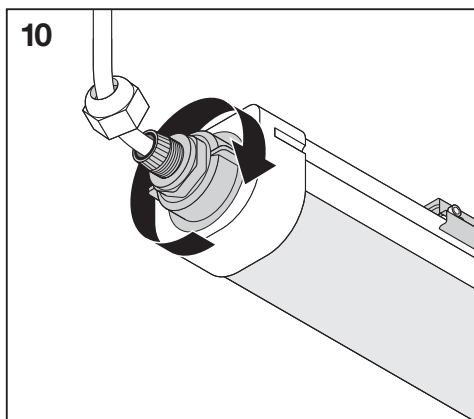

DAMP PROOF COMPACT MULTI SELECT