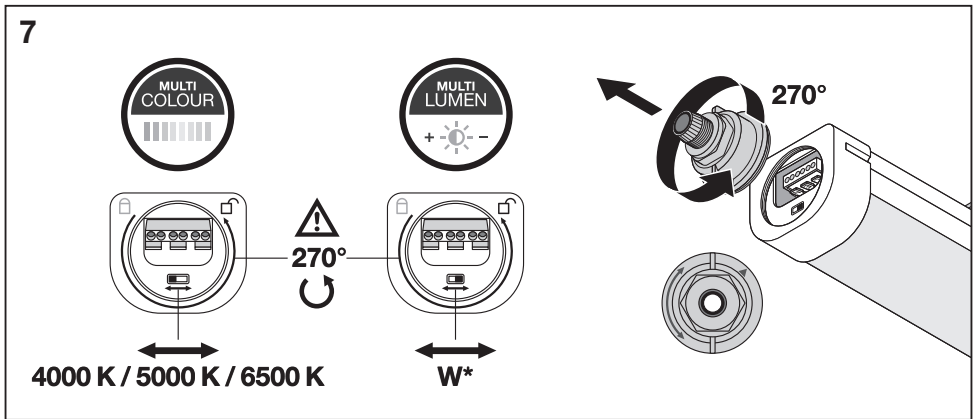

DAMP PROOF COMPACT MULTI SELECT

n	B10 	B16 	C10 	C16 
DP COMP TH 1200 V (29W)	11	18	18	30
DP COMP TH 1500 V (44W)	9	15	16	25
DP COMP TH 1500 V (54W)	10	16	17	27

DAMP PROOF COMPACT MULTI SELECT

DAMP PROOF COMPACT MULTI SELECT