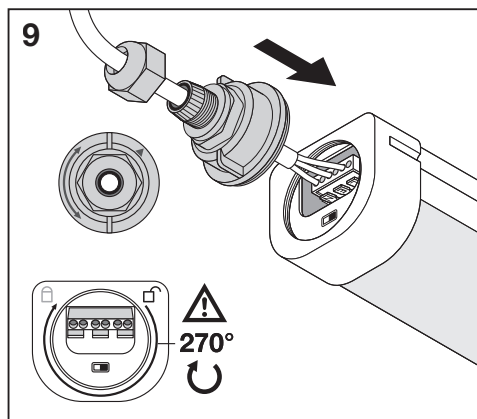

DAMP PROOF COMPACT MULTI SELECT