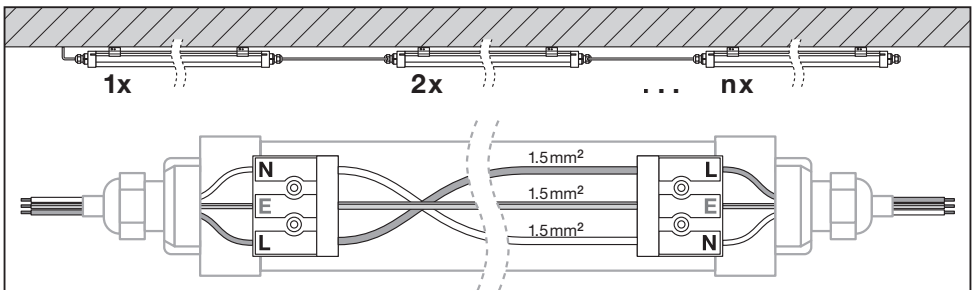

DAMP PROOF COMPACT MULTI SELECT

n	B10	B16	C10	C16
DP COMP TH 1200 V (29W)	11	18	18	30
DP COMP TH 1500 V (44W)	9	15	16	25
DP COMP TH 1500 V (54W)	10	16	17	27