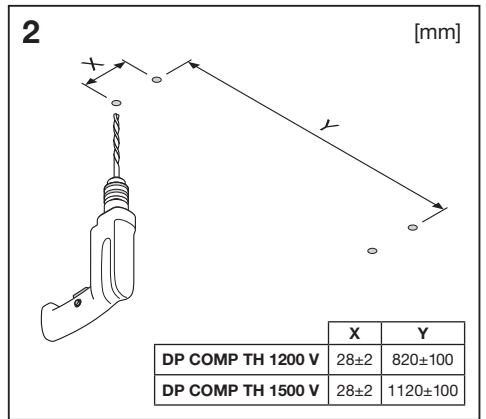

DAMP PROOF COMPACT MULTI SELECT