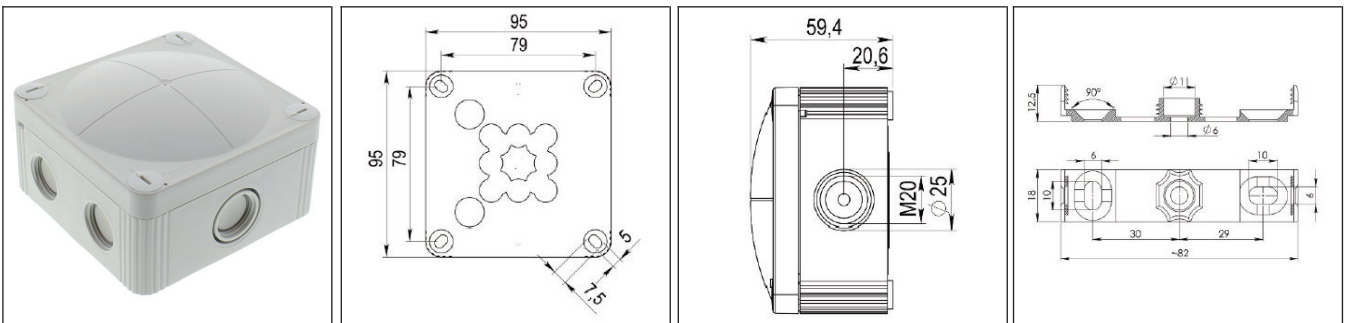

SIMPLY. CONVINCING.

Junction box K 407 leer, 4 mm², light grey,
690 V, IP66/67, 95x95x60 mm

General Data

Features

Material	Polypropylene
Material seal	TPE
Operating temperature. min	-30 °C
Operating temperature. max	100 °C
Installation temperature	-5 °C - 60 °C
Degree of protection	IP66/67
Glow wire test	750 °C
Voltage	690 V
Terminals/Poles	4 mm²
Attachment	4 inside openings
Ø cable min	3 mm
Ø cable max	12 mm
Outer dimensions LxWxH	95 x 95 x 60 mm
Cable entries	M 20 x 1,5, M 25 x 1,5
Cable gland	⊕
Colour	light grey, RAL 7035
ETIM-class	EC002600

Product pictures

Order data

DEHA-number	Type	Item no..	EAN	Colour	VE
5060181	K 407 leer	2260-20-0003	4046725357667	lichtgrau, RAL 7035	5 St.