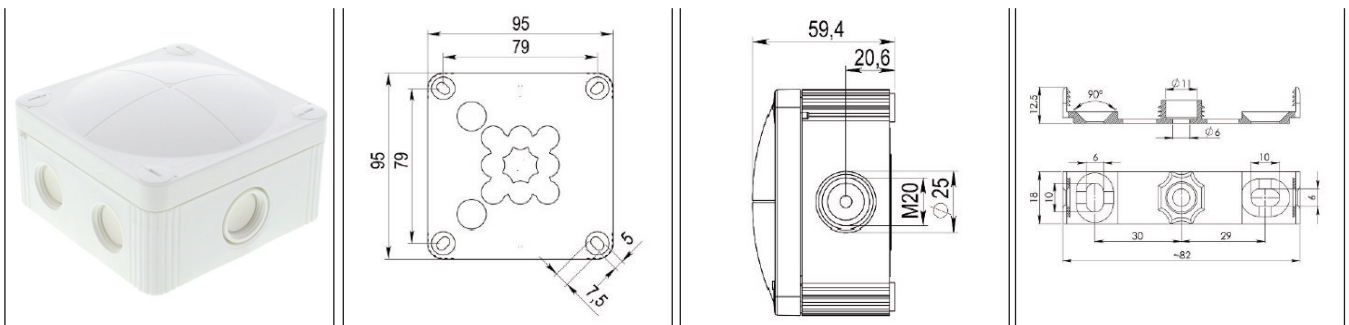

General Data

Features

Material	Polypropylene
Material seal	TPE
Operating temperature. min	-30 °C
Operating temperature. max	100 °C
Installation temperature	-5 °C - 60 °C
Degree of protection	IP66/67
Glow wire test	750 °C
Voltage	690 V
Terminals/Poles	4 mm²
Attachment	4 inside openings
Ø cable min	3 mm
Ø cable max	12 mm
Outer dimensions LxWxH	95 x 95 x 60 mm
Cable entries	M 20 x 1,5, M 25 x 1,5
Cable gland	⊕
Colour	white, RAL 9001
ETIM-class	EC002600

Product pictures

Order data

DEHA-number	Type	Item no..	EAN	Colour	VE
5060182	K 407 leer ws	2260-20-0004	4046725357667	weiß, RAL 9001	5 pcs.