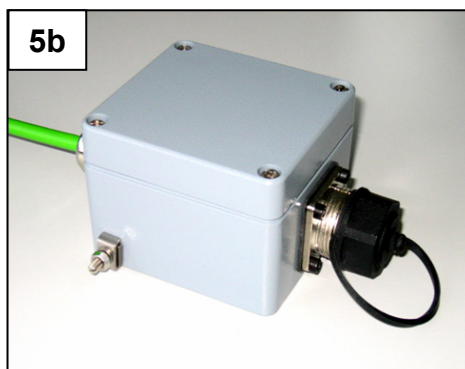

STX surface mounting box

Montagehinweis / Mounting information / Référence de montage / Indicaciones de montaje /
 Informazioni per il montaggio

**STX V1, V4, V5 double gang
 surface mounting box right**

**STX V1, V4, V5 single gang
 surface mounting box**

**STX V1, V4, V5 double gang
 surface mounting box**

STX RJ45 jack A Cat.6A / STX RJ45 jack B Cat.6A / STX RJ45 jack P Cat.6A

4342950000

STX V5 double gang surface mounting box right

STX V1 single gang surface mounting box

STX V4 double gang surface mounting box

4342950000