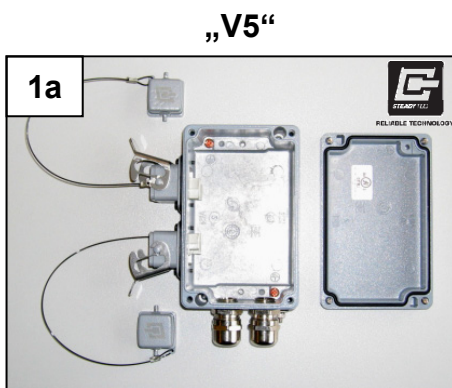

STX surface mounting box

Montagehinweis / Mounting information / Référence de montage / Indicaciones de montaje /
 Informazioni per il montaggio

**STX V1, V4, V5 double gang
 surface mounting box right**

**STX V1, V4, V5 single gang
 surface mounting box**

**STX V1, V4, V5 double gang
 surface mounting box**

STX RJ45 jack A Cat.6A / STX RJ45 jack B Cat.6A / STX RJ45 jack P Cat.6A

4342950000

STX V5 double gang surface mounting box right

STX V1 single gang surface mounting box

STX V4 double gang surface mounting box

4342950000