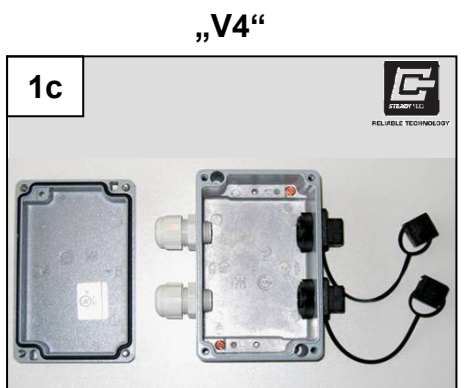

STX surface mounting box

Montagehinweis / Mounting information / Référence de montage / Indicaciones de montaje /
 Informazioni per il montaggio

**STX V1, V4, V5 double gang
 surface mounting box right**

**STX V1, V4, V5 single gang
 surface mounting box**

**STX V1, V4, V5 double gang
 surface mounting box**

STX RJ45 jack A Cat.6A / STX RJ45 jack B Cat.6A / STX RJ45 jack P Cat.6A

4342950000

STX V5 double gang surface mounting box right

STX V1 single gang surface mounting box

STX V4 double gang surface mounting box

4342950000