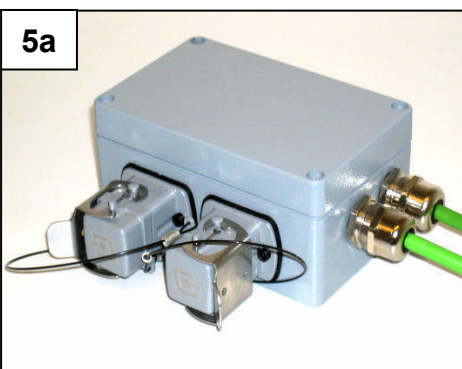

STX surface mounting box

Montagehinweis / Mounting information / Référence de montage / Indicaciones de montaje /
 Informazioni per il montaggio

**STX V1, V4, V5 double gang
 surface mounting box right**

**STX V1, V4, V5 single gang
 surface mounting box**

**STX V1, V4, V5 double gang
 surface mounting box**

STX RJ45 jack A Cat.6A / STX RJ45 jack B Cat.6A / STX RJ45 jack P Cat.6A

4342950000

STX V5 double gang surface mounting box right

STX V1 single gang surface mounting box

STX V4 double gang surface mounting box

4342950000