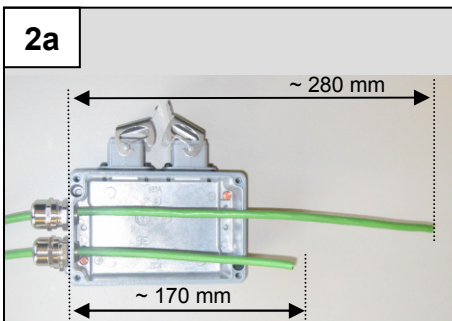

STX surface mounting box

Montagehinweis / Mounting information / Référence de montage / Indicaciones de montaje /
 Informazioni per il montaggio

**STX V1, V4, V5 double gang
 surface mounting box right**

**STX V1, V4, V5 single gang
 surface mounting box**

**STX V1, V4, V5 double gang
 surface mounting box**

STX RJ45 jack A Cat.6A / STX RJ45 jack B Cat.6A / STX RJ45 jack P Cat.6A

4342950000

STX V5 double gang surface mounting box right