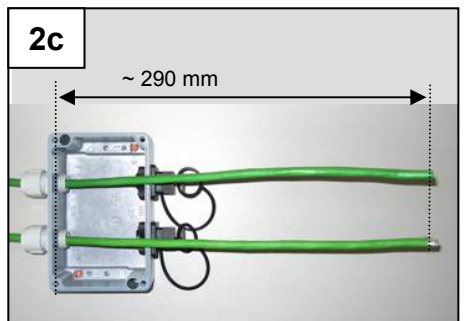

STX surface mounting box

Montagehinweis / Mounting information / Référence de montage / Indicaciones de montaje /
 Informazioni per il montaggio

**STX V1, V4, V5 double gang
 surface mounting box right**

**STX V1, V4, V5 single gang
 surface mounting box**

**STX V1, V4, V5 double gang
 surface mounting box**

STX RJ45 jack A Cat.6A / STX RJ45 jack B Cat.6A / STX RJ45 jack P Cat.6A

4342950000

STX V5 double gang surface mounting box right