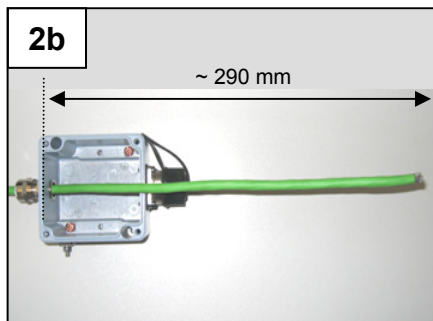

STX surface mounting box

Montagehinweis / Mounting information / Référence de montage / Indicaciones de montaje /
 Informazioni per il montaggio

**STX V1, V4, V5 double gang
 surface mounting box right**

**STX V1, V4, V5 single gang
 surface mounting box**

**STX V1, V4, V5 double gang
 surface mounting box**

STX RJ45 jack A Cat.6A / STX RJ45 jack B Cat.6A / STX RJ45 jack P Cat.6A

4342950000

STX V5 double gang surface mounting box right