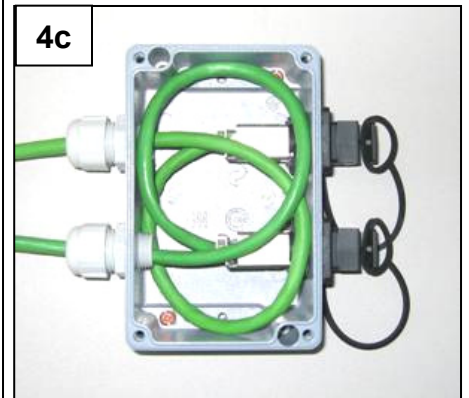

STX surface mounting box

Montagehinweis / Mounting information / Référence de montage / Indicaciones de montaje /
 Informazioni per il montaggio

**STX V1, V4, V5 double gang
 surface mounting box right**

**STX V1, V4, V5 single gang
 surface mounting box**

**STX V1, V4, V5 double gang
 surface mounting box**

STX RJ45 jack A Cat.6A / STX RJ45 jack B Cat.6A / STX RJ45 jack P Cat.6A

4342950000

STX V5 double gang surface mounting box right

STX V1 single gang surface mounting box

STX V4 double gang surface mounting box

4342950000