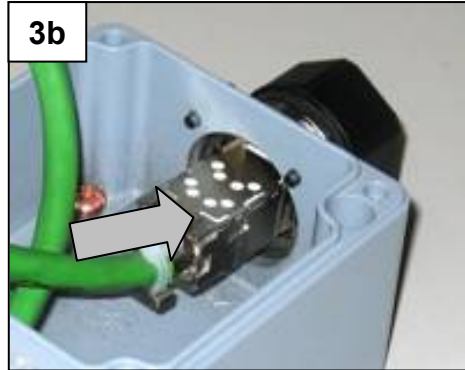

STX V1 single gang surface mounting box