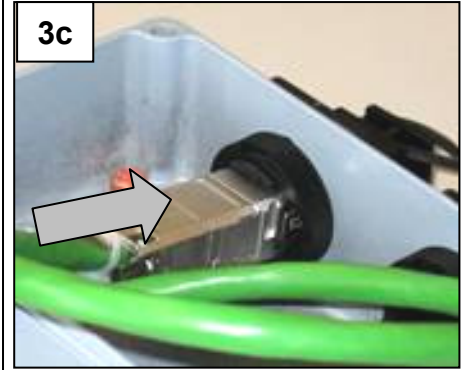

STX V4 double gang surface mounting box