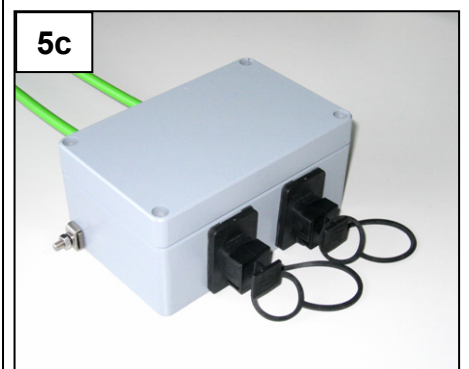

STX surface mounting box

Montagehinweis / Mounting information / Référence de montage / Indicaciones de montaje /
 Informazioni per il montaggio

**STX V1, V4, V5 double gang
 surface mounting box right**

**STX V1, V4, V5 single gang
 surface mounting box**

**STX V1, V4, V5 double gang
 surface mounting box**

STX RJ45 jack A Cat.6A / STX RJ45 jack B Cat.6A / STX RJ45 jack P Cat.6A

4342950000

STX V5 double gang surface mounting box right

STX V1 single gang surface mounting box

STX V4 double gang surface mounting box

4342950000