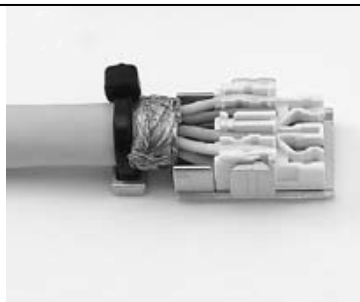

STX surface mounting box

Montagehinweis / Mounting information / Référence de montage / Indicaciones de montaje /
 Informazioni per il montaggio

**STX V1, V4, V5 double gang
 surface mounting box right**

**STX V1, V4, V5 single gang
 surface mounting box**

**STX V1, V4, V5 double gang
 surface mounting box**

STX RJ45 jack A Cat.6A / STX RJ45 jack B Cat.6A / STX RJ45 jack P Cat.6A

4342950000

STX V5 double gang surface mounting box right

STX V1 single gang surface mounting box

STX V4 double gang surface mounting box

4342950000