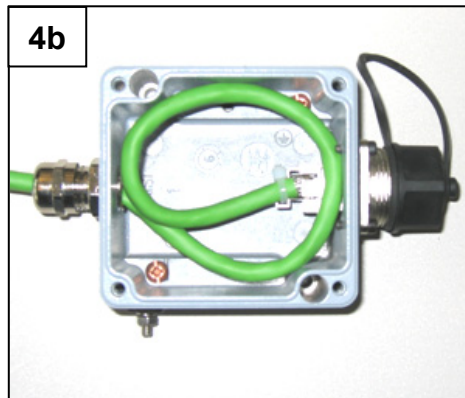

STX surface mounting box

Montagehinweis / Mounting information / Référence de montage / Indicaciones de montaje /
 Informazioni per il montaggio

**STX V1, V4, V5 double gang
 surface mounting box right**

**STX V1, V4, V5 single gang
 surface mounting box**

**STX V1, V4, V5 double gang
 surface mounting box**

STX RJ45 jack A Cat.6A / STX RJ45 jack B Cat.6A / STX RJ45 jack P Cat.6A

4342950000

STX V5 double gang surface mounting box right

STX V1 single gang surface mounting box

STX V4 double gang surface mounting box

4342950000