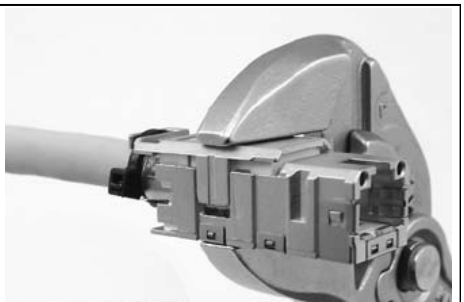

STX surface mounting box

Montagehinweis / Mounting information / Référence de montage / Indicaciones de montaje /
 Informazioni per il montaggio

**STX V1, V4, V5 double gang
 surface mounting box right**

**STX V1, V4, V5 single gang
 surface mounting box**

**STX V1, V4, V5 double gang
 surface mounting box**

STX RJ45 jack A Cat.6A / STX RJ45 jack B Cat.6A / STX RJ45 jack P Cat.6A

4342950000

STX V5 double gang surface mounting box right