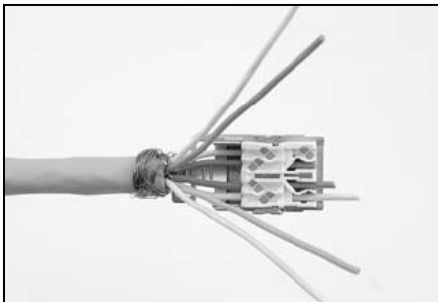

STX surface mounting box

Montagehinweis / Mounting information / Référence de montage / Indicaciones de montaje /
 Informazioni per il montaggio

**STX V1, V4, V5 double gang
 surface mounting box right**

**STX V1, V4, V5 single gang
 surface mounting box**

**STX V1, V4, V5 double gang
 surface mounting box**

STX RJ45 jack A Cat.6A / STX RJ45 jack B Cat.6A / STX RJ45 jack P Cat.6A

4342950000

STX V5 double gang surface mounting box right

STX V1 single gang surface mounting box

STX V4 double gang surface mounting box

4342950000