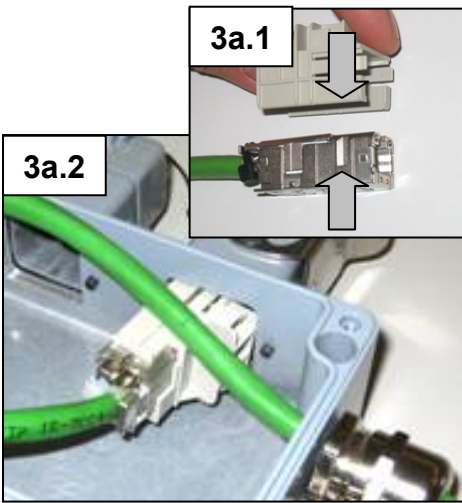

STX surface mounting box

Montagehinweis / Mounting information / Référence de montage / Indicaciones de montaje /
 Informazioni per il montaggio

**STX V1, V4, V5 double gang
 surface mounting box right**

**STX V1, V4, V5 single gang
 surface mounting box**

**STX V1, V4, V5 double gang
 surface mounting box**

STX RJ45 jack A Cat.6A / STX RJ45 jack B Cat.6A / STX RJ45 jack P Cat.6A

4342950000

STX V5 double gang surface mounting box right

STX V1 single gang surface mounting box

STX V4 double gang surface mounting box

4342950000