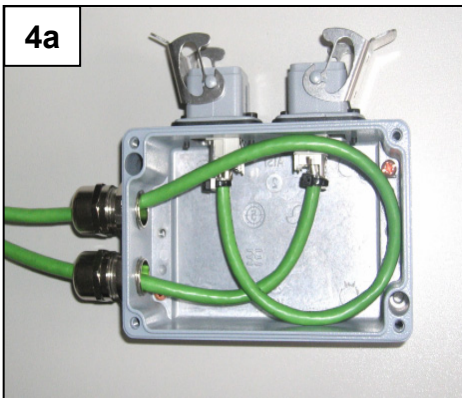

STX surface mounting box

Montagehinweis / Mounting information / Référence de montage / Indicaciones de montaje /
 Informazioni per il montaggio

**STX V1, V4, V5 double gang
 surface mounting box right**

**STX V1, V4, V5 single gang
 surface mounting box**

**STX V1, V4, V5 double gang
 surface mounting box**

STX RJ45 jack A Cat.6A / STX RJ45 jack B Cat.6A / STX RJ45 jack P Cat.6A

4342950000

STX V5 double gang surface mounting box right

STX V1 single gang surface mounting box

STX V4 double gang surface mounting box

4342950000