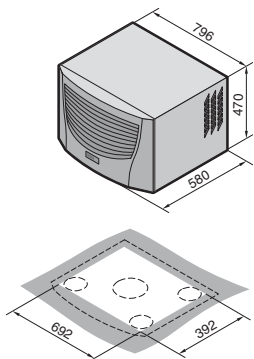

Climate control

Cooling units

Roof-mounted cooling units

TopTherm Blue e, SK 3359.XXX, SK 3382.XXX

Mounting cut-out

1 Condensate discharge 1/2", flexible

TopTherm Blue e, SK 3273.XXX, SK 3383.XXX, SK 3384.XXX, SK 3385.XXX

Mounting cut-out

1 Condensate discharge 1/2", flexible

TopTherm Blue e, SK 3386.XXX, SK 3387.XXX

Mounting cut-out

1 Condensate discharge 1/2", flexible