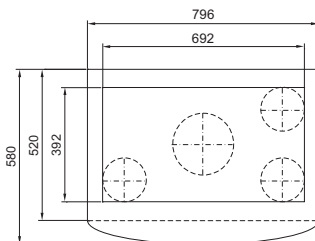

Mounting cut-out

1 Condensate discharge 1/2", flexible

TopTherm Blue e, SK 3386.XXX, SK 3387.XXX

Mounting cut-out

1 Condensate discharge 1/2", flexible