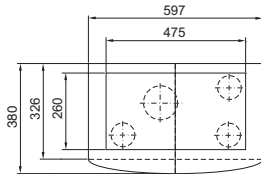

Mounting cut-out