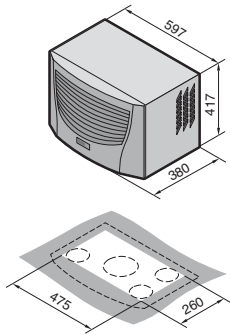

Climate control

Cooling units

Roof-mounted cooling units

TopTherm Blue e, SK 3359.XXX, SK 3382.XXX

Mounting cut-out

1 Condensate discharge 1/2", flexible

TopTherm Blue e, SK 3273.XXX, SK 3383.XXX, SK 3384.XXX, SK 3385.XXX

Mounting cut-out

1 Condensate discharge 1/2", flexible

TopTherm Blue e, SK 3386.XXX, SK 3387.XXX

Mounting cut-out

1 Condensate discharge 1/2", flexible