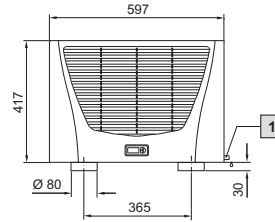

Climate control

Cooling units

Roof-mounted cooling units

TopTherm Blue e, SK 3359.XXX, SK 3382.XXX

Mounting cut-out

1 Condensate discharge 1/2", flexible

TopTherm Blue e, SK 3273.XXX, SK 3383.XXX, SK 3384.XXX, SK 3385.XXX

Mounting cut-out

1 Condensate discharge 1/2", flexible

TopTherm Blue e, SK 3386.XXX, SK 3387.XXX

Mounting cut-out

1 Condensate discharge 1/2", flexible