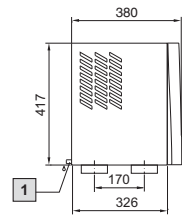

Climate control

Cooling units

Roof-mounted cooling units

TopTherm Blue e, SK 3359.XXX, SK 3382.XXX

Mounting cut-out

1 Condensate discharge 1/2", flexible

TopTherm Blue e, SK 3273.XXX, SK 3383.XXX, SK 3384.XXX, SK 3385.XXX

Mounting cut-out

1 Condensate discharge 1/2", flexible

TopTherm Blue e, SK 3386.XXX, SK 3387.XXX

Mounting cut-out

1 Condensate discharge 1/2", flexible