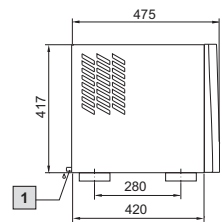

Climate control

Cooling units

Roof-mounted cooling units

TopTherm Blue e, SK 3359.XXX, SK 3382.XXX

Mounting cut-out

1 Condensate discharge 1/2", flexible

TopTherm Blue e, SK 3273.XXX, SK 3383.XXX, SK 3384.XXX, SK 3385.XXX

Mounting cut-out

1 Condensate discharge 1/2", flexible

TopTherm Blue e, SK 3386.XXX, SK 3387.XXX

Mounting cut-out

1 Condensate discharge 1/2", flexible