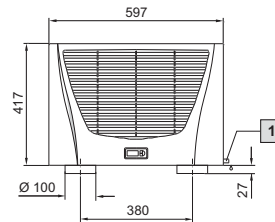

Climate control

Cooling units

Roof-mounted cooling units

TopTherm Blue e, SK 3359.XXX, SK 3382.XXX

Mounting cut-out

1 Condensate discharge 1/2", flexible

TopTherm Blue e, SK 3273.XXX, SK 3383.XXX, SK 3384.XXX, SK 3385.XXX

Mounting cut-out

1 Condensate discharge 1/2", flexible

TopTherm Blue e, SK 3386.XXX, SK 3387.XXX

Mounting cut-out

1 Condensate discharge 1/2", flexible