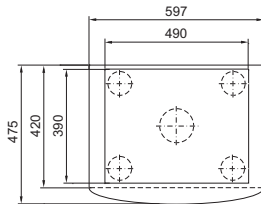

Mounting cut-out

1 Condensate discharge 1/2", flexible

TopTherm Blue e, SK 3386.XXX, SK 3387.XXX

Mounting cut-out

1 Condensate discharge 1/2", flexible