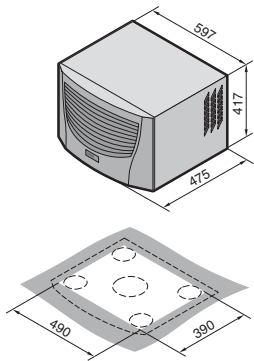

Climate control

Cooling units

Roof-mounted cooling units

TopTherm Blue e, SK 3359.XXX, SK 3382.XXX

Mounting cut-out

1 Condensate discharge 1/2", flexible

TopTherm Blue e, SK 3273.XXX, SK 3383.XXX, SK 3384.XXX, SK 3385.XXX

Mounting cut-out

1 Condensate discharge 1/2", flexible

TopTherm Blue e, SK 3386.XXX, SK 3387.XXX

Mounting cut-out

1 Condensate discharge 1/2", flexible