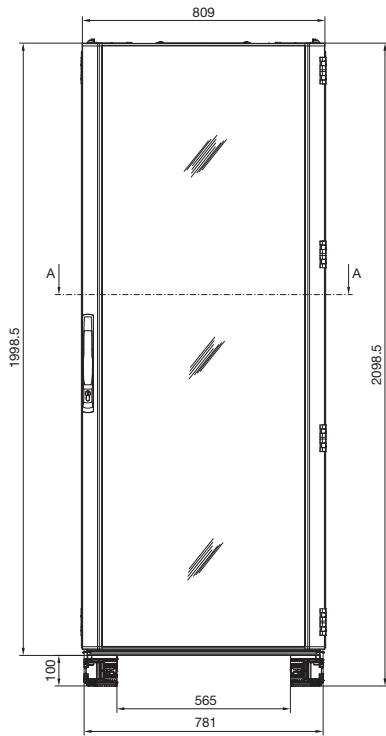

Network/server enclosures TS IT

with glazed door for rack climate control

Model No. DK	IP 55	U	Width dimensions mm			Height dimensions mm			Depth dimensions mm			
			B	H1	H2	H3	T1	T2	T3	T4	T5	T6
5503.120	-	24	797	1198.5	1112	974	824	712	735	545	147	650
5504.120	-	24	797	1198.5	1112	974	1024	912	935	745	87	850
5505.120	-	38	797	1798.5	1712	1574	824	712	735	545	147	650
5506.120	-	42	797	1998.5	1912	1774	624	512	535	445	87	650
5507.120	5507.130	42	797	1998.5	1912	1774	824	712	735	545	147	650
5508.120	-	42	597	1998.5	1912	1774	1024	912	935	745	87	850
5509.120	5509.130	42	797	1998.5	1912	1774	1024	912	935	745	87	850
5510.120	-	42	597	1998.5	1912	1774	1224	912	935	745	147	1050
5511.120	-	42	797	1998.5	1912	1774	1224	1112	1135	745	87	1050
5512.120	-	47	797	2198.5	2112	1974	824	712	735	545	147	650
-	5514.130	47	797	2198.5	2112	1974	1024	912	935	745	147	850

Enclosures

IT enclosure systems

Network/server enclosures TS IT with glazed door for rack climate control, pre-configured

Front view

Side view

Rear view

Section A - A

Top view

Network/server enclosures TS IT

with vented door for room climate control

Front view

Side view

Rear view

Section A – A
Width 800 mm

Section A – A
Width 600 mm

Top view

1 For height 1200 mm
one-piece door

Model No. DK	U	Width dimensions mm	Height dimensions mm			Depth dimensions mm				
		B	H1	H2	H3	T1	T2	T3	T4	T5
5504.110	24	797	1198.5	1112	974	1024	912	935	87	850
5508.110	42	597	1998.5	1912	1774	1024	912	935	87	850
5509.110	42	797	1998.5	1912	1774	1024	912	935	87	850
5510.110	42	597	1998.5	1912	1774	1224	1112	1135	147	1050
5511.110	42	797	1998.5	1912	1774	1224	1112	1135	147	1050
5513.110	47	597	2198.5	2112	1974	1024	912	935	87	850
5514.110	47	797	2198.5	2112	1974	1024	912	935	87	850
5515.110	47	597	2198.5	2112	1974	1224	1112	1135	147	1050
5516.110	47	797	2198.5	2112	1974	1224	1112	1135	147	1050