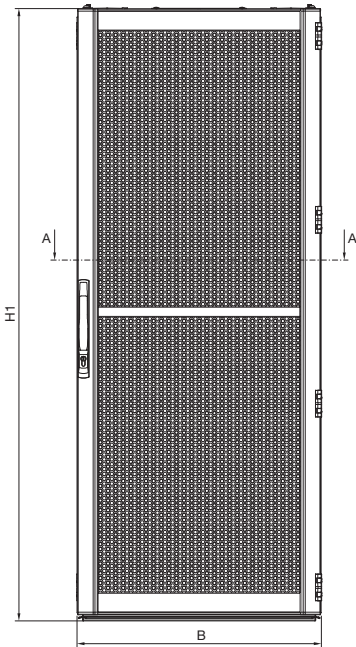

Network/server enclosures TS IT

with glazed door for rack climate control

Model No. DK	IP 55	U	Width dimensions mm			Height dimensions mm			Depth dimensions mm			
			B	H1	H2	H3	T1	T2	T3	T4	T5	T6
5503.120	-	24	797	1198.5	1112	974	824	712	735	545	147	650
5504.120	-	24	797	1198.5	1112	974	1024	912	935	745	87	850
5505.120	-	38	797	1798.5	1712	1574	824	712	735	545	147	650
5506.120	-	42	797	1998.5	1912	1774	624	512	535	445	87	650
5507.120	5507.130	42	797	1998.5	1912	1774	824	712	735	545	147	650
5508.120	-	42	597	1998.5	1912	1774	1024	912	935	745	87	850
5509.120	5509.130	42	797	1998.5	1912	1774	1024	912	935	745	87	850
5510.120	-	42	597	1998.5	1912	1774	1224	912	935	745	147	1050
5511.120	-	42	797	1998.5	1912	1774	1224	1112	1135	745	87	1050
5512.120	-	47	797	2198.5	2112	1974	824	712	735	545	147	650
-	5514.130	47	797	2198.5	2112	1974	1024	912	935	745	147	850

Enclosures

IT enclosure systems

Network/server enclosures TS IT with glazed door for rack climate control, pre-configured

Front view

Side view

Rear view

Section A - A

Top view

Network/server enclosures TS IT

with vented door for room climate control

Front view

Side view

Rear view

Section A – A
Width 800 mm

Section A – A
Width 600 mm

Top view

1 For height 1200 mm
one-piece door

Model No. DK	U	Width dimensions mm	Height dimensions mm			Depth dimensions mm				
		B	H1	H2	H3	T1	T2	T3	T4	T5
5504.110	24	797	1198.5	1112	974	1024	912	935	87	850
5508.110	42	597	1998.5	1912	1774	1024	912	935	87	850
5509.110	42	797	1998.5	1912	1774	1024	912	935	87	850
5510.110	42	597	1998.5	1912	1774	1224	1112	1135	147	1050
5511.110	42	797	1998.5	1912	1774	1224	1112	1135	147	1050
5513.110	47	597	2198.5	2112	1974	1024	912	935	87	850
5514.110	47	797	2198.5	2112	1974	1024	912	935	87	850
5515.110	47	597	2198.5	2112	1974	1224	1112	1135	147	1050
5516.110	47	797	2198.5	2112	1974	1224	1112	1135	147	1050