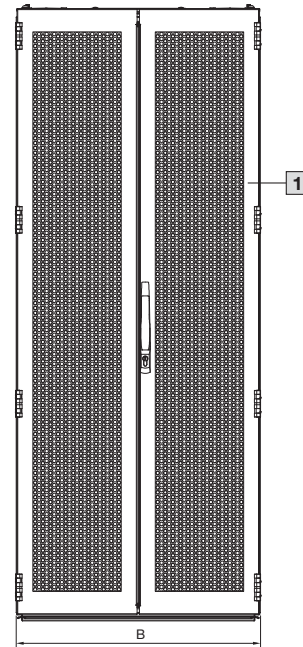

Network/server enclosures TS IT

with glazed door for rack climate control

Model No. DK	IP 55	U	Width dimensions mm			Height dimensions mm			Depth dimensions mm			
			B	H1	H2	H3	T1	T2	T3	T4	T5	T6
5503.120	-	24	797	1198.5	1112	974	824	712	735	545	147	650
5504.120	-	24	797	1198.5	1112	974	1024	912	935	745	87	850
5505.120	-	38	797	1798.5	1712	1574	824	712	735	545	147	650
5506.120	-	42	797	1998.5	1912	1774	624	512	535	445	87	650
5507.120	5507.130	42	797	1998.5	1912	1774	824	712	735	545	147	650
5508.120	-	42	597	1998.5	1912	1774	1024	912	935	745	87	850
5509.120	5509.130	42	797	1998.5	1912	1774	1024	912	935	745	87	850
5510.120	-	42	597	1998.5	1912	1774	1224	912	935	745	147	1050
5511.120	-	42	797	1998.5	1912	1774	1224	1112	1135	745	87	1050
5512.120	-	47	797	2198.5	2112	1974	824	712	735	545	147	650
-	5514.130	47	797	2198.5	2112	1974	1024	912	935	745	147	850

Enclosures

IT enclosure systems

Network/server enclosures TS IT with glazed door for rack climate control, pre-configured

Front view

Side view

Rear view

Section A - A

Top view

Network/server enclosures TS IT

with vented door for room climate control

Front view

Side view

Rear view

Section A – A
Width 800 mm

Section A – A
Width 600 mm

Top view

1 For height 1200 mm
one-piece door

Model No. DK	U	Width dimensions mm	Height dimensions mm			Depth dimensions mm				
		B	H1	H2	H3	T1	T2	T3	T4	T5
5504.110	24	797	1198.5	1112	974	1024	912	935	87	850
5508.110	42	597	1998.5	1912	1774	1024	912	935	87	850
5509.110	42	797	1998.5	1912	1774	1024	912	935	87	850
5510.110	42	597	1998.5	1912	1774	1224	1112	1135	147	1050
5511.110	42	797	1998.5	1912	1774	1224	1112	1135	147	1050
5513.110	47	597	2198.5	2112	1974	1024	912	935	87	850
5514.110	47	797	2198.5	2112	1974	1024	912	935	87	850
5515.110	47	597	2198.5	2112	1974	1224	1112	1135	147	1050
5516.110	47	797	2198.5	2112	1974	1224	1112	1135	147	1050