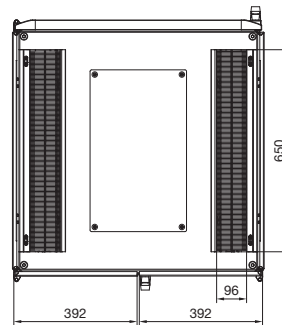

Network/server enclosures TS IT

with glazed door for rack climate control

Model No. DK	IP 55	U	Width dimensions mm			Height dimensions mm			Depth dimensions mm			
			B	H1	H2	H3	T1	T2	T3	T4	T5	T6
5503.120	-	24	797	1198.5	1112	974	824	712	735	545	147	650
5504.120	-	24	797	1198.5	1112	974	1024	912	935	745	87	850
5505.120	-	38	797	1798.5	1712	1574	824	712	735	545	147	650
5506.120	-	42	797	1998.5	1912	1774	624	512	535	445	87	650
5507.120	5507.130	42	797	1998.5	1912	1774	824	712	735	545	147	650
5508.120	-	42	597	1998.5	1912	1774	1024	912	935	745	87	850
5509.120	5509.130	42	797	1998.5	1912	1774	1024	912	935	745	87	850
5510.120	-	42	597	1998.5	1912	1774	1224	912	935	745	147	1050
5511.120	-	42	797	1998.5	1912	1774	1224	1112	1135	745	87	1050
5512.120	-	47	797	2198.5	2112	1974	824	712	735	545	147	650
-	5514.130	47	797	2198.5	2112	1974	1024	912	935	745	147	850

Enclosures

IT enclosure systems

Network/server enclosures TS IT with glazed door for rack climate control, pre-configured

Front view

Side view

Rear view

Section A - A

Top view

Network/server enclosures TS IT

with vented door for room climate control

Front view

Side view

Rear view

Section A – A
Width 800 mm

Section A – A
Width 600 mm

Top view

1 For height 1200 mm
one-piece door

Model No. DK	U	Width dimensions mm	Height dimensions mm			Depth dimensions mm				
		B	H1	H2	H3	T1	T2	T3	T4	T5
5504.110	24	797	1198.5	1112	974	1024	912	935	87	850
5508.110	42	597	1998.5	1912	1774	1024	912	935	87	850
5509.110	42	797	1998.5	1912	1774	1024	912	935	87	850
5510.110	42	597	1998.5	1912	1774	1224	1112	1135	147	1050
5511.110	42	797	1998.5	1912	1774	1224	1112	1135	147	1050
5513.110	47	597	2198.5	2112	1974	1024	912	935	87	850
5514.110	47	797	2198.5	2112	1974	1024	912	935	87	850
5515.110	47	597	2198.5	2112	1974	1224	1112	1135	147	1050
5516.110	47	797	2198.5	2112	1974	1224	1112	1135	147	1050