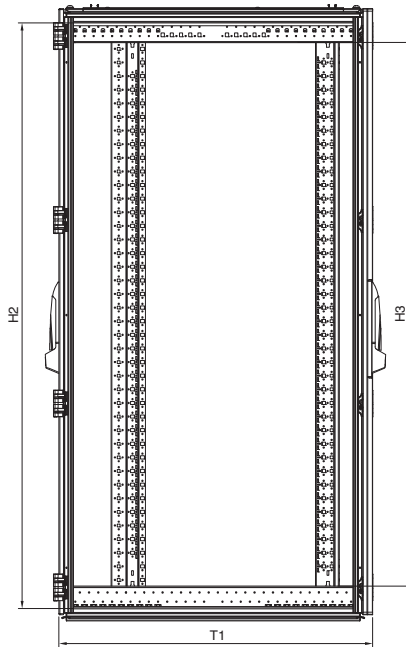

Network/server enclosures TS IT

with glazed door for rack climate control

Model No. DK	IP 55	U	Width dimensions mm			Height dimensions mm			Depth dimensions mm			
			B	H1	H2	H3	T1	T2	T3	T4	T5	T6
5503.120	-	24	797	1198.5	1112	974	824	712	735	545	147	650
5504.120	-	24	797	1198.5	1112	974	1024	912	935	745	87	850
5505.120	-	38	797	1798.5	1712	1574	824	712	735	545	147	650
5506.120	-	42	797	1998.5	1912	1774	624	512	535	445	87	650
5507.120	5507.130	42	797	1998.5	1912	1774	824	712	735	545	147	650
5508.120	-	42	597	1998.5	1912	1774	1024	912	935	745	87	850
5509.120	5509.130	42	797	1998.5	1912	1774	1024	912	935	745	87	850
5510.120	-	42	597	1998.5	1912	1774	1224	912	935	745	147	1050
5511.120	-	42	797	1998.5	1912	1774	1224	1112	1135	745	87	1050
5512.120	-	47	797	2198.5	2112	1974	824	712	735	545	147	650
-	5514.130	47	797	2198.5	2112	1974	1024	912	935	745	147	850

Enclosures

IT enclosure systems

Network/server enclosures TS IT with glazed door for rack climate control, pre-configured

Front view

Side view

Rear view

Section A - A

Top view

Network/server enclosures TS IT

with vented door for room climate control

Front view

Side view

Rear view

Section A – A
Width 800 mm

Section A – A
Width 600 mm

Top view

1 For height 1200 mm
one-piece door

Model No. DK	U	Width dimensions mm	Height dimensions mm			Depth dimensions mm				
		B	H1	H2	H3	T1	T2	T3	T4	T5
5504.110	24	797	1198.5	1112	974	1024	912	935	87	850
5508.110	42	597	1998.5	1912	1774	1024	912	935	87	850
5509.110	42	797	1998.5	1912	1774	1024	912	935	87	850
5510.110	42	597	1998.5	1912	1774	1224	1112	1135	147	1050
5511.110	42	797	1998.5	1912	1774	1224	1112	1135	147	1050
5513.110	47	597	2198.5	2112	1974	1024	912	935	87	850
5514.110	47	797	2198.5	2112	1974	1024	912	935	87	850
5515.110	47	597	2198.5	2112	1974	1224	1112	1135	147	1050
5516.110	47	797	2198.5	2112	1974	1224	1112	1135	147	1050