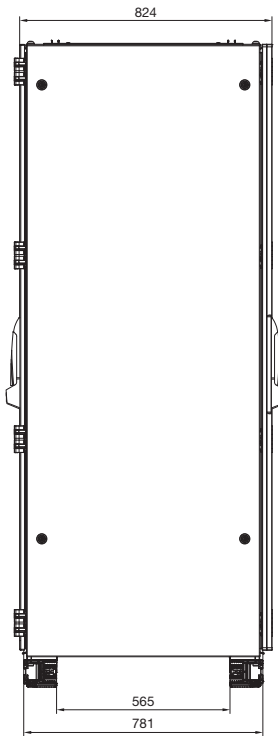

Network/server enclosures TS IT

with glazed door for rack climate control

Model No. DK	IP 55	U	Width dimensions mm			Height dimensions mm			Depth dimensions mm			
			B	H1	H2	H3	T1	T2	T3	T4	T5	T6
5503.120	-	24	797	1198.5	1112	974	824	712	735	545	147	650
5504.120	-	24	797	1198.5	1112	974	1024	912	935	745	87	850
5505.120	-	38	797	1798.5	1712	1574	824	712	735	545	147	650
5506.120	-	42	797	1998.5	1912	1774	624	512	535	445	87	650
5507.120	5507.130	42	797	1998.5	1912	1774	824	712	735	545	147	650
5508.120	-	42	597	1998.5	1912	1774	1024	912	935	745	87	850
5509.120	5509.130	42	797	1998.5	1912	1774	1024	912	935	745	87	850
5510.120	-	42	597	1998.5	1912	1774	1224	912	935	745	147	1050
5511.120	-	42	797	1998.5	1912	1774	1224	1112	1135	745	87	1050
5512.120	-	47	797	2198.5	2112	1974	824	712	735	545	147	650
-	5514.130	47	797	2198.5	2112	1974	1024	912	935	745	147	850

Enclosures

IT enclosure systems

Network/server enclosures TS IT with glazed door for rack climate control, pre-configured

Front view

Side view

Rear view

Section A - A

Top view

Network/server enclosures TS IT

with vented door for room climate control

Front view

Side view

Rear view

Section A – A
Width 800 mm

Section A – A
Width 600 mm

Top view

1 For height 1200 mm
one-piece door

Model No. DK	U	Width dimensions mm	Height dimensions mm			Depth dimensions mm				
		B	H1	H2	H3	T1	T2	T3	T4	T5
5504.110	24	797	1198.5	1112	974	1024	912	935	87	850
5508.110	42	597	1998.5	1912	1774	1024	912	935	87	850
5509.110	42	797	1998.5	1912	1774	1024	912	935	87	850
5510.110	42	597	1998.5	1912	1774	1224	1112	1135	147	1050
5511.110	42	797	1998.5	1912	1774	1224	1112	1135	147	1050
5513.110	47	597	2198.5	2112	1974	1024	912	935	87	850
5514.110	47	797	2198.5	2112	1974	1024	912	935	87	850
5515.110	47	597	2198.5	2112	1974	1224	1112	1135	147	1050
5516.110	47	797	2198.5	2112	1974	1224	1112	1135	147	1050