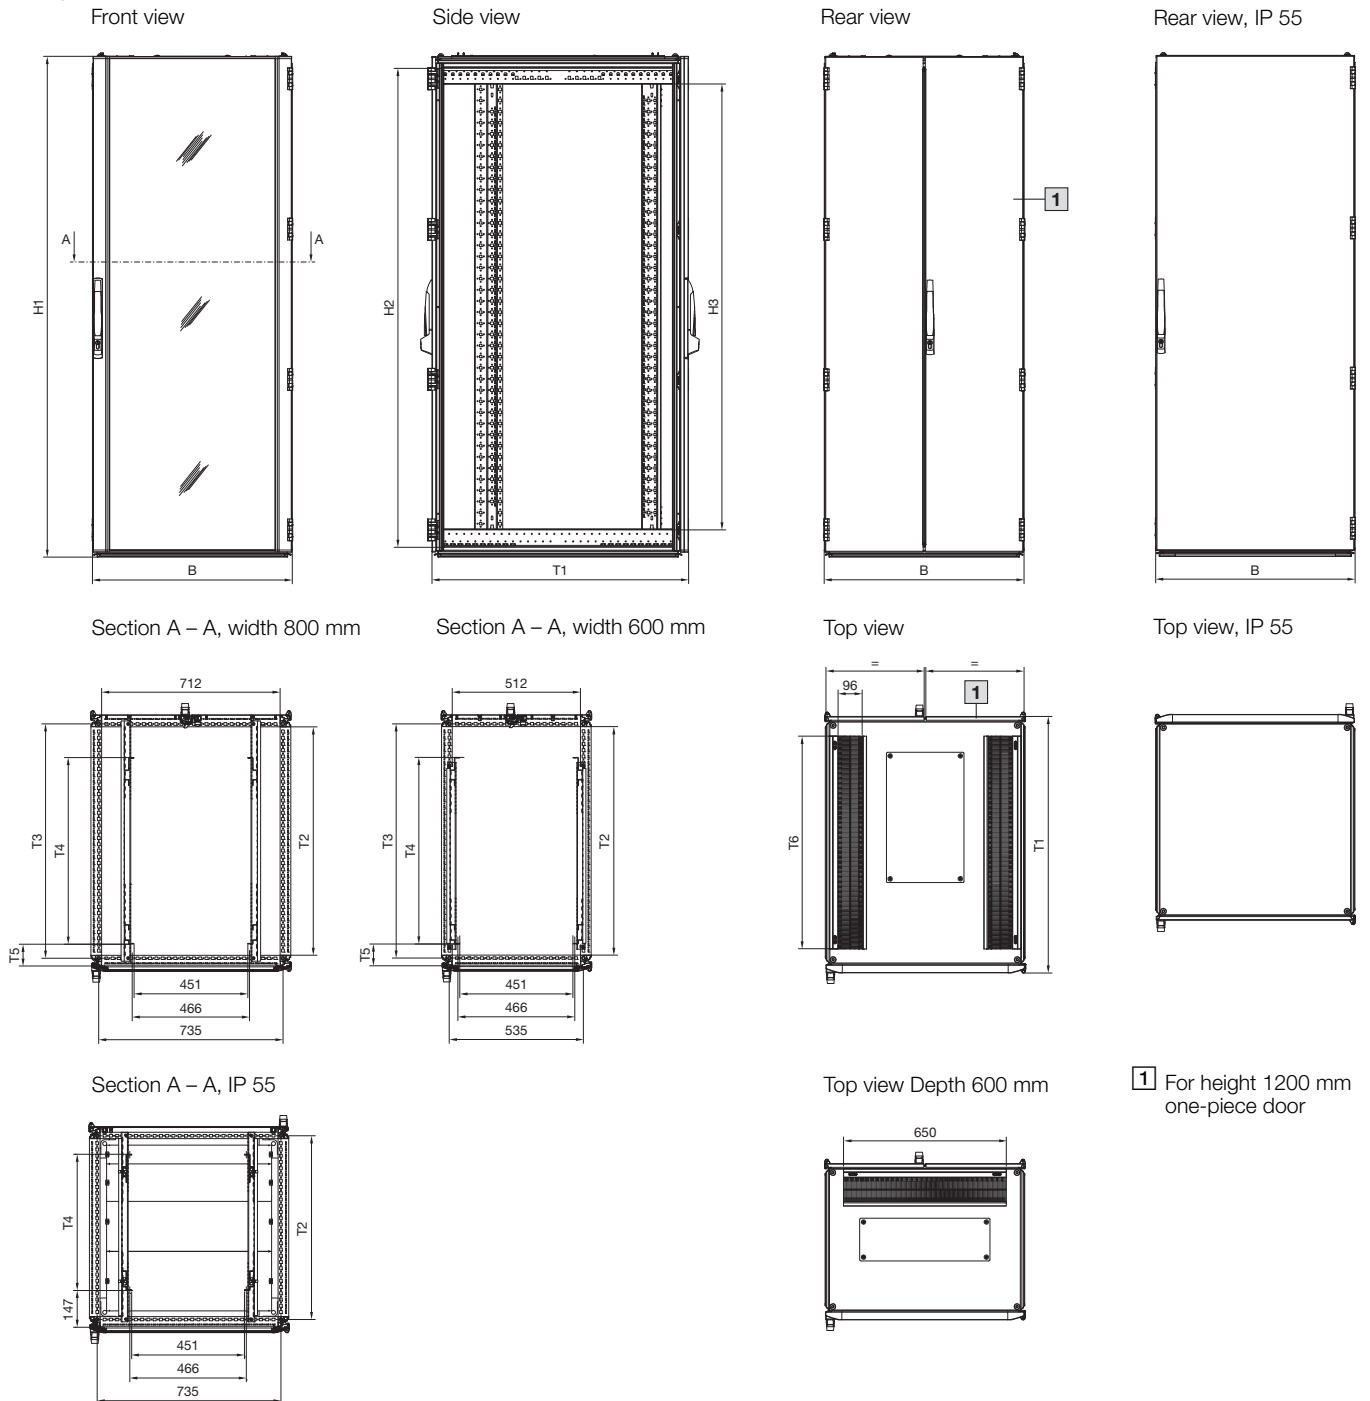

Network/server enclosures TS IT

with glazed door for rack climate control

Model No. DK	IP 55	U	Width dimensions mm			Height dimensions mm			Depth dimensions mm			
			B	H1	H2	H3	T1	T2	T3	T4	T5	T6
5503.120	-	24	797	1198.5	1112	974	824	712	735	545	147	650
5504.120	-	24	797	1198.5	1112	974	1024	912	935	745	87	850
5505.120	-	38	797	1798.5	1712	1574	824	712	735	545	147	650
5506.120	-	42	797	1998.5	1912	1774	624	512	535	445	87	650
5507.120	5507.130	42	797	1998.5	1912	1774	824	712	735	545	147	650
5508.120	-	42	597	1998.5	1912	1774	1024	912	935	745	87	850
5509.120	5509.130	42	797	1998.5	1912	1774	1024	912	935	745	87	850
5510.120	-	42	597	1998.5	1912	1774	1224	912	935	745	147	1050
5511.120	-	42	797	1998.5	1912	1774	1224	1112	1135	745	87	1050
5512.120	-	47	797	2198.5	2112	1974	824	712	735	545	147	650
-	5514.130	47	797	2198.5	2112	1974	1024	912	935	745	147	850

Enclosures

IT enclosure systems

Network/server enclosures TS IT with glazed door for rack climate control, pre-configured

Front view

Side view

Rear view

Section A - A

Top view

Network/server enclosures TS IT

with vented door for room climate control

Front view

Side view

Rear view

Section A – A
Width 800 mm

Section A – A
Width 600 mm

Top view

1 For height 1200 mm
one-piece door

Model No. DK	U	Width dimensions mm	Height dimensions mm			Depth dimensions mm				
		B	H1	H2	H3	T1	T2	T3	T4	T5
5504.110	24	797	1198.5	1112	974	1024	912	935	87	850
5508.110	42	597	1998.5	1912	1774	1024	912	935	87	850
5509.110	42	797	1998.5	1912	1774	1024	912	935	87	850
5510.110	42	597	1998.5	1912	1774	1224	1112	1135	147	1050
5511.110	42	797	1998.5	1912	1774	1224	1112	1135	147	1050
5513.110	47	597	2198.5	2112	1974	1024	912	935	87	850
5514.110	47	797	2198.5	2112	1974	1024	912	935	87	850
5515.110	47	597	2198.5	2112	1974	1224	1112	1135	147	1050
5516.110	47	797	2198.5	2112	1974	1224	1112	1135	147	1050