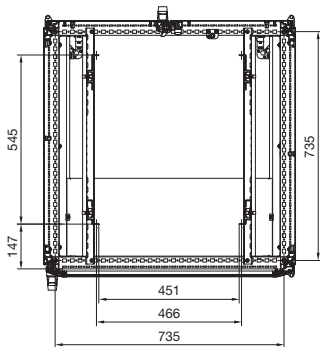

Network/server enclosures TS IT

with glazed door for rack climate control

Model No. DK	IP 55	U	Width dimensions mm			Height dimensions mm			Depth dimensions mm			
			B	H1	H2	H3	T1	T2	T3	T4	T5	T6
5503.120	-	24	797	1198.5	1112	974	824	712	735	545	147	650
5504.120	-	24	797	1198.5	1112	974	1024	912	935	745	87	850
5505.120	-	38	797	1798.5	1712	1574	824	712	735	545	147	650
5506.120	-	42	797	1998.5	1912	1774	624	512	535	445	87	650
5507.120	5507.130	42	797	1998.5	1912	1774	824	712	735	545	147	650
5508.120	-	42	597	1998.5	1912	1774	1024	912	935	745	87	850
5509.120	5509.130	42	797	1998.5	1912	1774	1024	912	935	745	87	850
5510.120	-	42	597	1998.5	1912	1774	1224	912	935	745	147	1050
5511.120	-	42	797	1998.5	1912	1774	1224	1112	1135	745	87	1050
5512.120	-	47	797	2198.5	2112	1974	824	712	735	545	147	650
-	5514.130	47	797	2198.5	2112	1974	1024	912	935	745	147	850

Enclosures

IT enclosure systems

Network/server enclosures TS IT with glazed door for rack climate control, pre-configured

Front view

Side view

Rear view

Section A - A

Top view

Network/server enclosures TS IT

with vented door for room climate control

Front view

Side view

Rear view

Section A – A
Width 800 mm

Section A – A
Width 600 mm

Top view

1 For height 1200 mm
one-piece door

Model No. DK	U	Width dimensions mm	Height dimensions mm			Depth dimensions mm				
		B	H1	H2	H3	T1	T2	T3	T4	T5
5504.110	24	797	1198.5	1112	974	1024	912	935	87	850
5508.110	42	597	1998.5	1912	1774	1024	912	935	87	850
5509.110	42	797	1998.5	1912	1774	1024	912	935	87	850
5510.110	42	597	1998.5	1912	1774	1224	1112	1135	147	1050
5511.110	42	797	1998.5	1912	1774	1224	1112	1135	147	1050
5513.110	47	597	2198.5	2112	1974	1024	912	935	87	850
5514.110	47	797	2198.5	2112	1974	1024	912	935	87	850
5515.110	47	597	2198.5	2112	1974	1224	1112	1135	147	1050
5516.110	47	797	2198.5	2112	1974	1224	1112	1135	147	1050