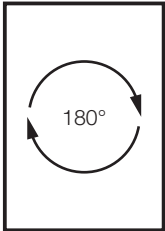

Seite 5

Seite 8

Seite 4

Seite 6 – 7

Seite 9

TX30

TX30

TX30

TX30

TX30

Notizen/Notes

A large grid of graph paper for taking notes, consisting of 25 columns and 30 rows of small squares.

Notizen/Notes

A large grid area for taking notes, consisting of 28 columns and 54 rows of small squares.