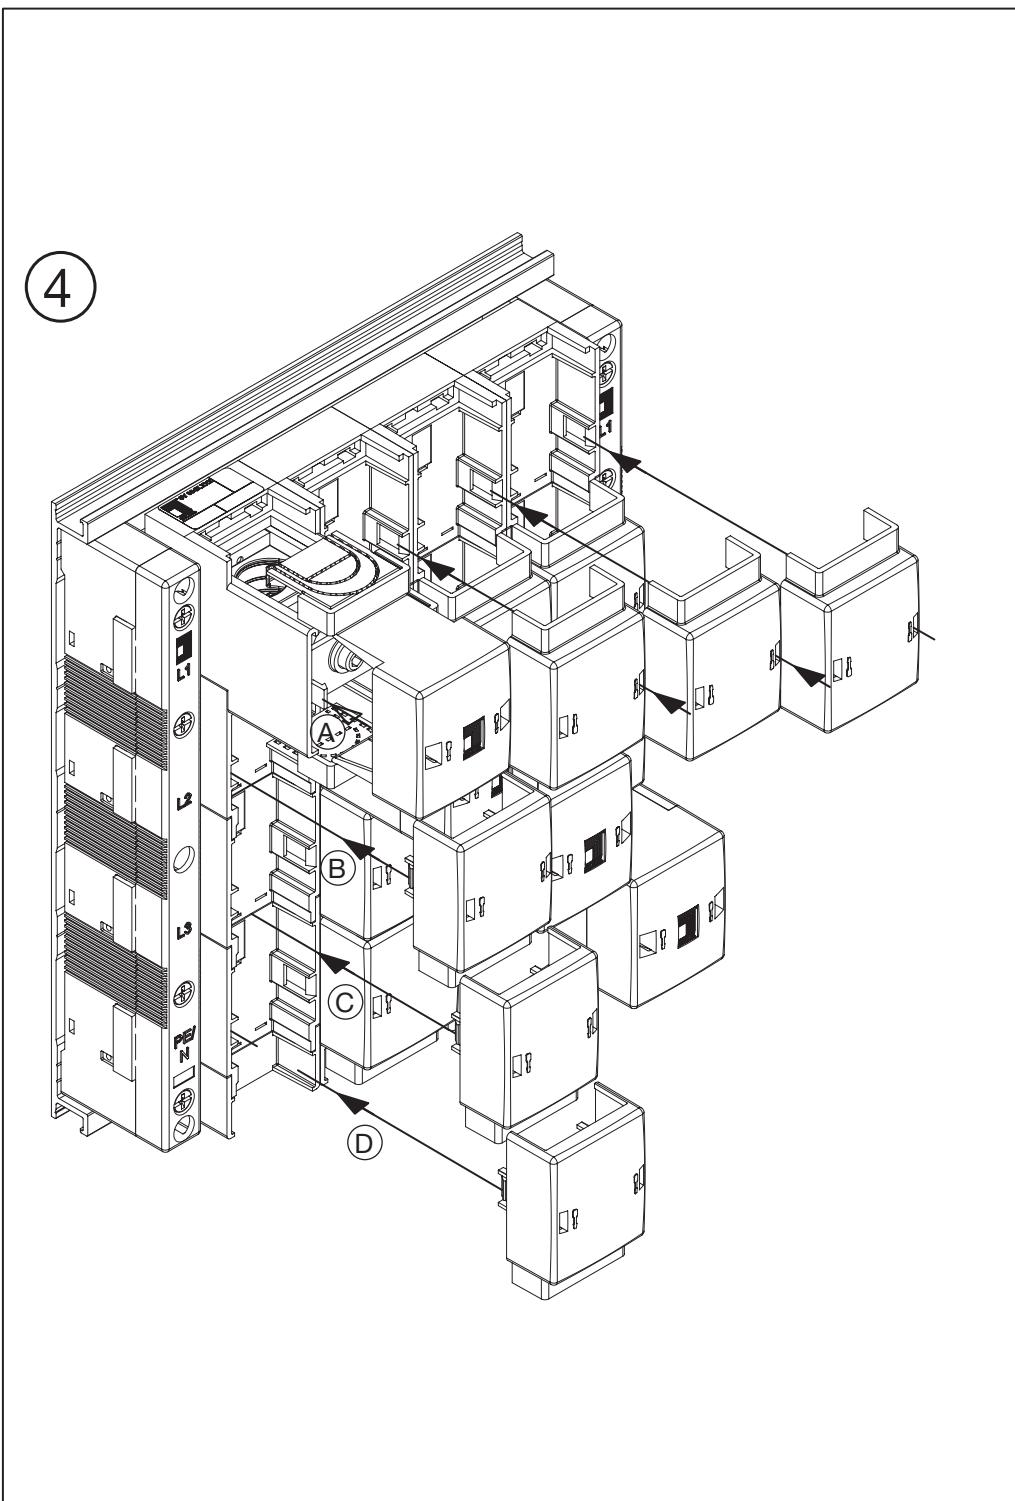

SV

9342.314

1 SV Anschlußadapter 800A
Ergänzungssatz, 4-polig
60mm Schienenmittenabstand

1 SV Connection adaptor 800A
Additional kit, 4-pole
60mm busbar centre distance

1 Adaptateur pour raccordements SV 800A
Kit complémentaire, 4 pôles
60mm d'écartement entre les axes des barres

Suitable for use on a circuit capable of
delivering not more than 65 kA SCCR
symmetrical amperes, 600 Volts maximum.

When protected by K5 Class Fuses.

Zchng.-Nr. / No. of dwg.: A3735802SV
Versandbeutel-Nr. / No. of accessory bag: -