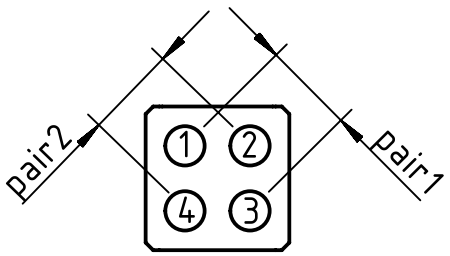

arrangement without cover

pin	10BASE-T 100BASE-TX	color
1	Tx+	white/orange
2	Rx+	white/green
3	Tx-	orange
4	Rx-	green

kind of delivery: piece parts

	All rights reserved Department EL PD - DE	All Dimensions in mm Original Size DIN A4		Scale 2:1	Free size tol.	Ref. Sub.
		Created by SPRENB	Inspected by BERGHORN	Standardisation RUETERA	Date 2018-06-18	State Final Release
HARTING Electric GmbH & Co. KG D-32339 Espelkamp		Title Han Megabit insert female			Doc-Key / ECM-Nr. 100217286/UGD/002/G 500000135212	
		Type TB	Number 09 14 008 3116		Rev. G	Page 1/1