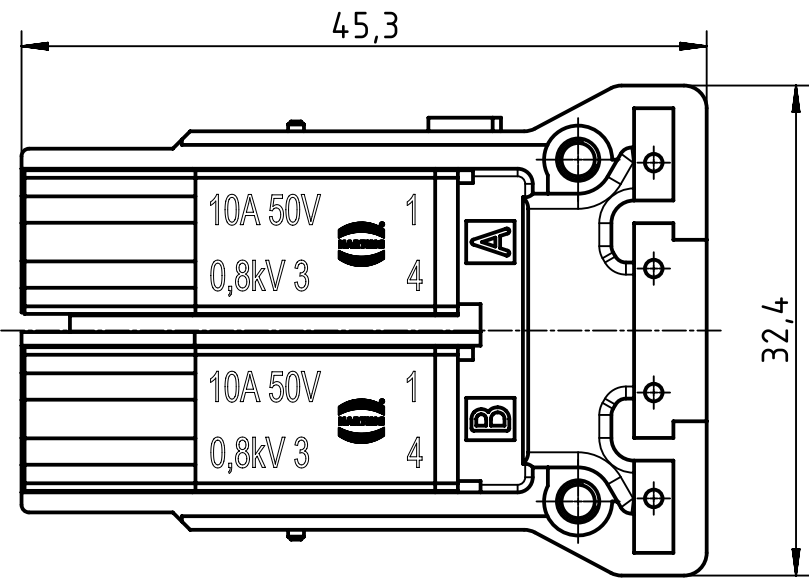

1 2 3 4 5 6

A
B
C
D

Pin	color
1A	white/green
2A	white/orange
3A	green
4A	orange
1B	white/brown
2B	white/blue
3B	brown
4B	blue

arrangement without cover

delivery in partly assembled parts and individual parts

	All rights reserved Department EL PD - DE	All Dimensions in mm Original Size DIN A4		Scale 2:1	Free size tol.	Ref.
		Created by SPRENB	Inspected by BERGHORN	Standardisation RUETERA	Date 2018-06-18	State Final Release
HARTING Electric GmbH & Co. KG D-32339 Espelkamp		Title Han Megabit insert female 1 Entry			Doc-Key / ECM-Nr. 100611393/UGD/002/C 500000135212	
		Type TB	Number 09 14 008 3121		Rev. C	Page 1/1