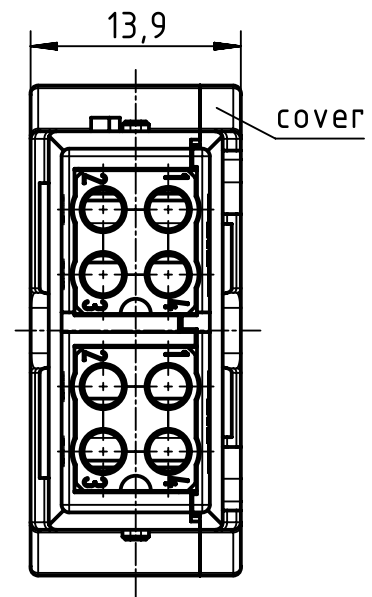

1 2 3 4 5 6

A
B
C
D

Pin	color
1A	white/green
2A	white/orange
3A	green
4A	orange
1B	white/brown
2B	white/blue
3B	brown
4B	blue

arrangement without cover

delivery in partly assembled parts and individual parts

	All rights reserved Department EL PD - DE	All Dimensions in mm Original Size DIN A4		Scale 2:1	Free size tol.	Ref.
		Created by SPRENB	Inspected by BERGHORN	Standardisation RUETERA	Date 2018-06-18	State Final Release
HARTING Electric GmbH & Co. KG D-32339 Espelkamp		Title Han Megabit insert female 1 Entry			Doc-Key / ECM-Nr. 100611393/UGD/002/C 500000135212	
		Type TB	Number 09 14 008 3121		Rev. C	Page 1/1