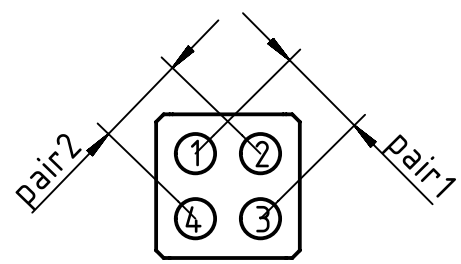

1 2 3 4 5 6

A
B
C
D

Pin	color
1A	white/green
2A	white/orange
3A	green
4A	orange
1B	white/brown
2B	white/blue
3B	brown
4B	blue

arrangement without cover

delivery in partly assembled parts and individual parts

	All rights reserved Department EL PD - DE	All Dimensions in mm Original Size DIN A4		Scale 2:1	Free size tol.	Ref.
		Created by SPRENB	Inspected by BERGHORN	Standardisation RUETERA	Date 2018-06-18	State Final Release
HARTING Electric GmbH & Co. KG D-32339 Espelkamp		Title Han Megabit insert female 1 Entry			Doc-Key / ECM-Nr. 100611393/UGD/002/C 500000135212	
		Type TB	Number 09 14 008 3121		Rev. C	Page 1/1