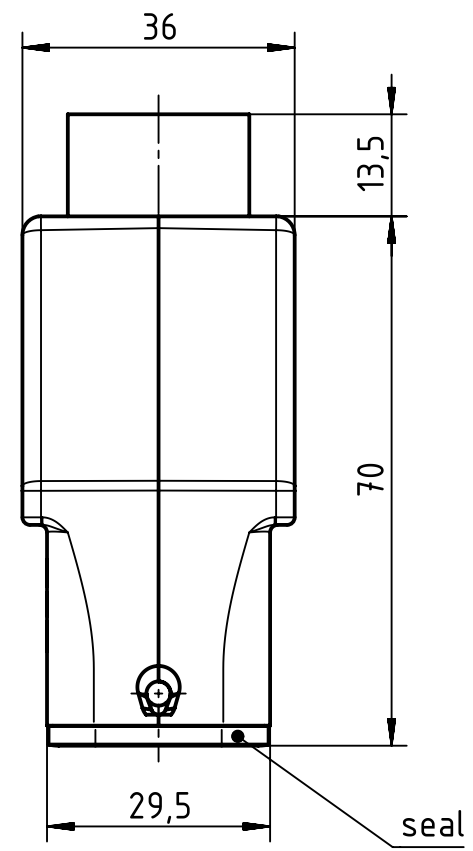

1 2 3 4 5 6

A
B
C
D

	All Dimensions in mm Original Size DIN A4		Scale 1:1		Free size tol.		Ref.		
							Sub.		
	All rights reserved		Created by HELLMANN	Inspected by BERGHORN	Standardisation RUETERA	Date 2017-11-20	State Final Release		
	Department EL PD - DE		Title Han A Hood Top Entry HC 2 Pegs PG 16				Doc-Key / ECM-Nr. 100189473/UGD/006/C 500000126015		
HARTING Electric GmbH & Co. KG D-32339 Espelkamp			Type TB	Number 09 20 016 0440			Rev. C	Page 1/1	