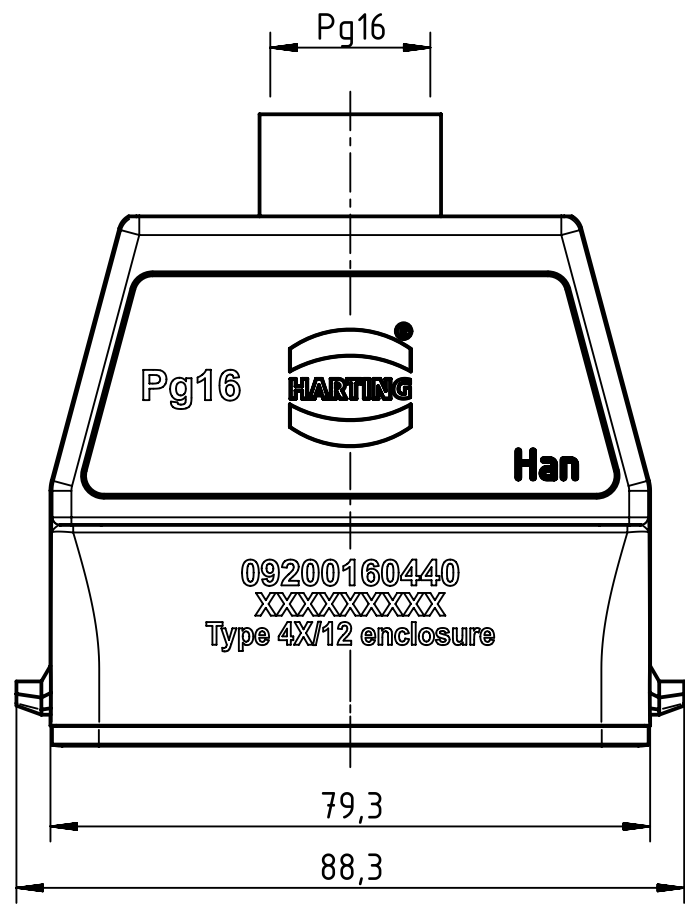

1 2 3 4 5 6

A
B
C
D

	All Dimensions in mm Original Size DIN A4		Scale 1:1		Free size tol.		Ref.		
							Sub.		
	All rights reserved		Created by HELLMANN	Inspected by BERGHORN	Standardisation RUETERA	Date 2017-11-20	State Final Release		
	Department EL PD - DE		Title Han A Hood Top Entry HC 2 Pegs PG 16				Doc-Key / ECM-Nr. 100189473/UGD/006/C 500000126015		
HARTING Electric GmbH & Co. KG D-32339 Espelkamp			Type TB	Number 09 20 016 0440			Rev. C	Page 1/1	