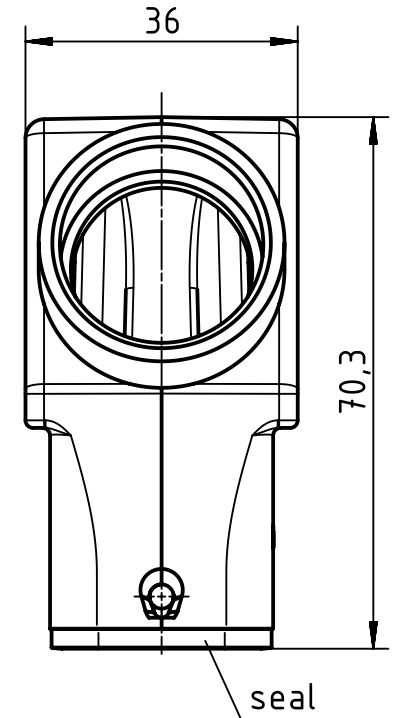

1 2 3 4 5 6

A

B

C

D

	All Dimensions in mm Original Size DIN A4		Scale 1:1		Free size tol.		Ref.	
							Sub.	
	All rights reserved		Created by HELLMANN	Inspected by BERGHORN	Standardisation RUETERA	Date 2017-11-20	State Final Release	
	Department EL PD - DE		Title Han A Hood Side Entry HC 2 Pegs PG 21				Doc-Key / ECM-Nr. 100189528/UGD/006/B 500000126015	
HARTING Electric GmbH & Co. KG D-32339 Espelkamp			Type TB	Number 09 20 016 0541			Rev. B	Page 1/1