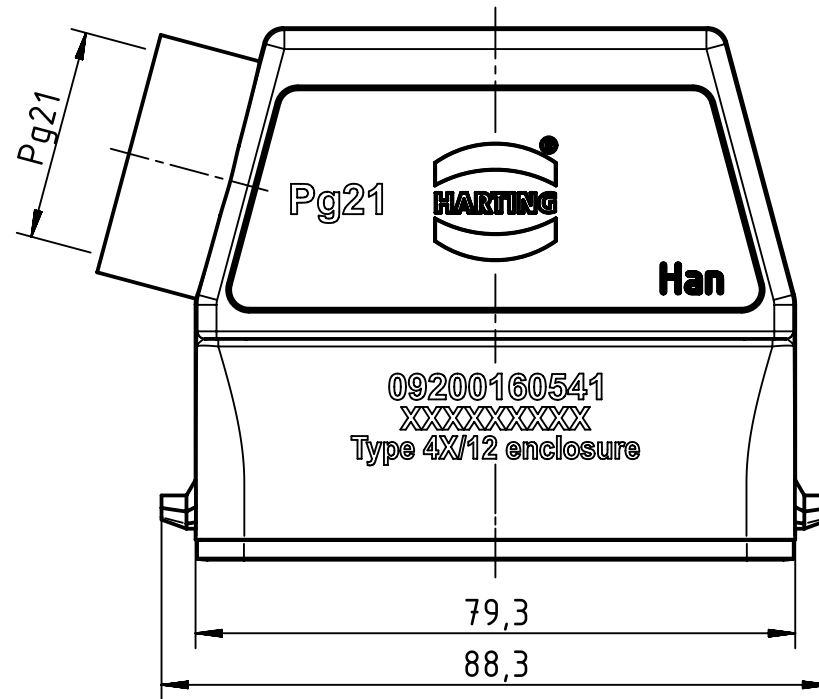

1 2 3 4 5 6

A

B

C

D

	All Dimensions in mm Original Size DIN A4		Scale 1:1		Free size tol.		Ref.	
							Sub.	
	All rights reserved		Created by HELLMANN	Inspected by BERGHORN	Standardisation RUETERA	Date 2017-11-20	State Final Release	
	Department EL PD - DE		Title Han A Hood Side Entry HC 2 Pegs PG 21				Doc-Key / ECM-Nr. 100189528/UGD/006/B 500000126015	
HARTING Electric GmbH & Co. KG D-32339 Espelkamp			Type TB	Number 09 20 016 0541			Rev. B	Page 1/1