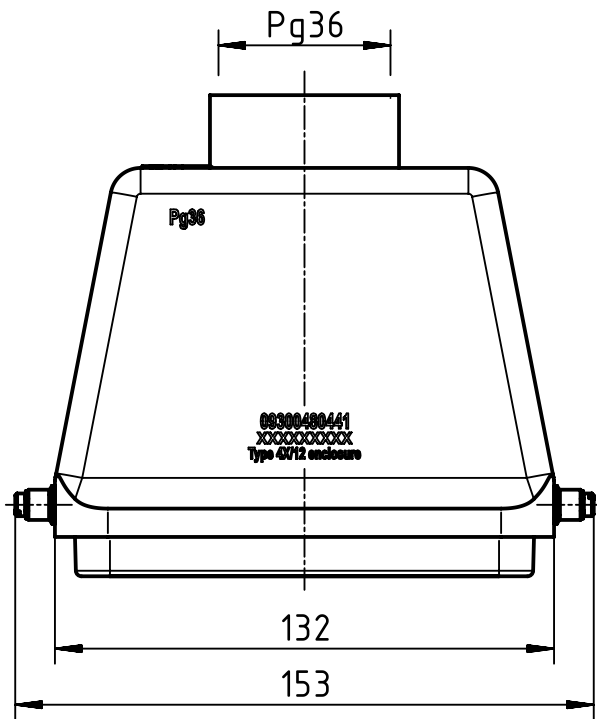

1 2 3 4 5 6

A

B

C

D

	All rights reserved Department EL PD - DE HARTING Electric GmbH & Co. KG D-32339 Espelkamp	All Dimensions in mm Original Size DIN A4	Scale 1:2	Free size tol.	Ref. Sub.
		Created by FINKEV	Inspected by BERGHORN	Standardisation TIEMANNA	Date 2017-12-19
Title Han B Hood Top Entry HC 2 Pegs PG 36					Doc-Key / ECM-Nr. 100173581/UGD/004/C 500000129242
Type TB				Number 09 30 048 0441	Rev. C Page 1/1