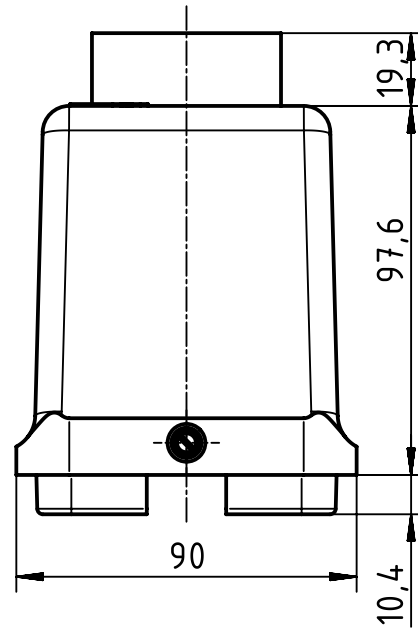

1 2 3 4 5 6

A

B

C

D

	All rights reserved Department EL PD - DE HARTING Electric GmbH & Co. KG D-32339 Espelkamp	All Dimensions in mm Original Size DIN A4	Scale 1:2	Free size tol.	Ref. Sub.
		Created by FINKEV	Inspected by BERGHORN	Standardisation TIEMANNA	Date 2017-12-19
Title Han B Hood Top Entry HC 2 Pegs PG 36					Doc-Key / ECM-Nr. 100173581/UGD/004/C 500000129242
Type TB				Number 09 30 048 0441	Rev. C Page 1/1