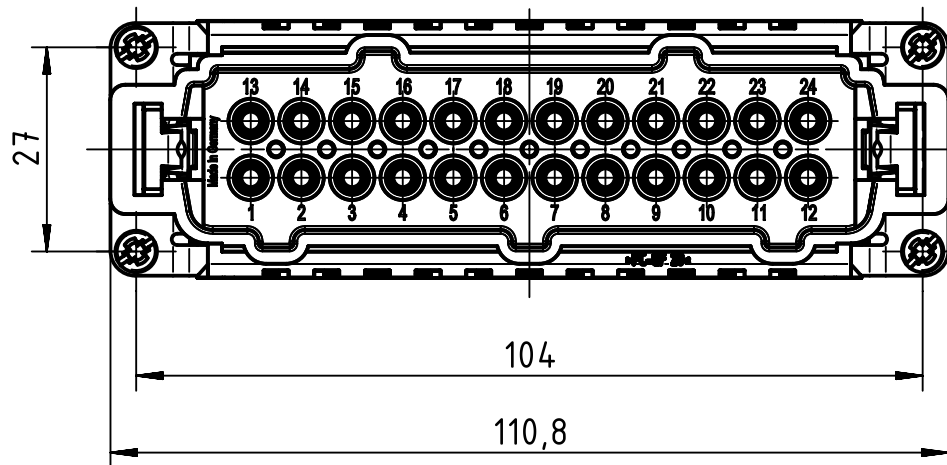

panel cut out 1:2

	All Dimensions in mm Original Size DIN A4		Scale 1:1	Free size tol.		Ref.
	All rights reserved Department EL PD - DE		Created by MEYERLE	Inspected by RUETERA	Standardisation TIEMANNA	Sub.
HARTING Electric GmbH & Co. KG D-32339 Espelkamp		Title Han 24ES Press - M			Date 2017-11-03	State Final Release
		Type TB	Number 09 33 024 2648		Doc-Key / ECM-Nr. 100616676/UGD/002/D 500000127032	Rev. D Page 1/1