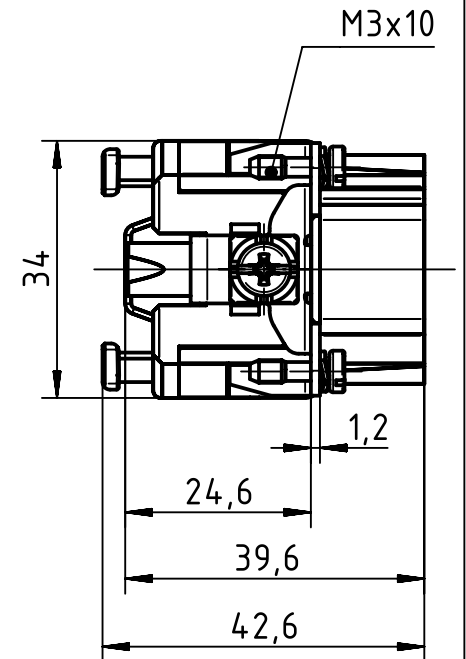

panel cut out 1:2

	All Dimensions in mm Original Size DIN A4		Scale 1:1	Free size tol.		Ref.
	All rights reserved Department EL PD - DE		Created by MEYERLE	Inspected by RUETERA	Standardisation TIEMANNA	Sub.
HARTING Electric GmbH & Co. KG D-32339 Espelkamp		Title Han 24ES Press - M			Date 2017-11-03	State Final Release
		Type TB	Number 09 33 024 2648		Doc-Key / ECM-Nr. 100616676/UGD/002/D 500000127032	Rev. D Page 1/1