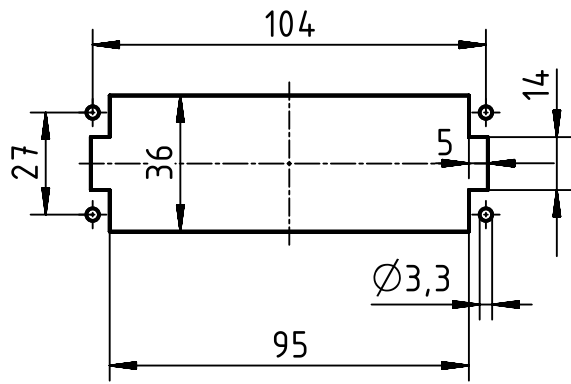

panel cut out 1:2

	All Dimensions in mm Original Size DIN A4		Scale 1:1	Free size tol.		Ref.
	All rights reserved Department EL PD - DE		Created by MEYERLE	Inspected by RUETERA	Standardisation TIEMANNA	Sub.
HARTING Electric GmbH & Co. KG D-32339 Espelkamp		Title Han 24ES Press - M			Date 2017-11-03	State Final Release
		Type TB	Number 09 33 024 2648		Doc-Key / ECM-Nr. 100616676/UGD/002/D 500000127032	Rev. D Page 1/1