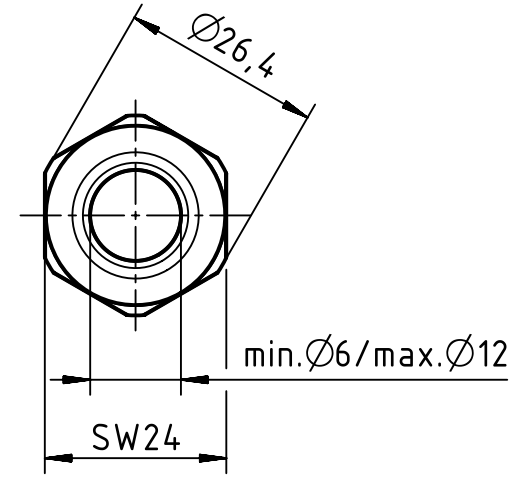

1 2 3 4 5 6

A

B

C

D

	All Dimensions in mm Original Size DIN A4		Scale 1:1	Free size tol.		Ref.
			Created by LONGL	Inspected by DINGB	Standardisation TIEMANNA	Date 2016-03-04
All rights reserved Department EL PD - DE		Title Han CGM-P M20x1,5 D.6-12mm grey		State Final Release		Doc-Key / ECM-Nr. 10018254.9/UGD/007/C 500000100783
HARTING Electric GmbH & Co. KG D-32339 Espelkamp		Type TB	Number 19 00 000 5182		Rev. C	Page 1/1