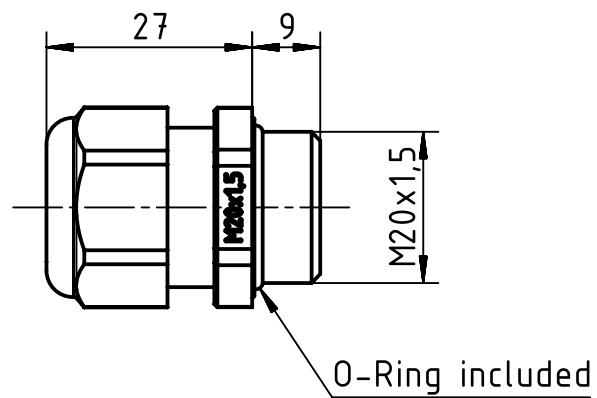

1 2 3 4 5 6

A

B

C

D

	All Dimensions in mm Original Size DIN A4		Scale 1:1	Free size tol.		Ref.
			Created by LONGL	Inspected by DINGB	Standardisation TIEMANNA	Date 2016-03-04
All rights reserved Department EL PD - DE		Title Han CGM-P M20x1,5 D.6-12mm grey		State Final Release		Doc-Key / ECM-Nr. 10018254.9/UGD/007/C 500000100783
HARTING Electric GmbH & Co. KG D-32339 Espelkamp		Type TB	Number 19 00 000 5182		Rev. C	Page 1/1