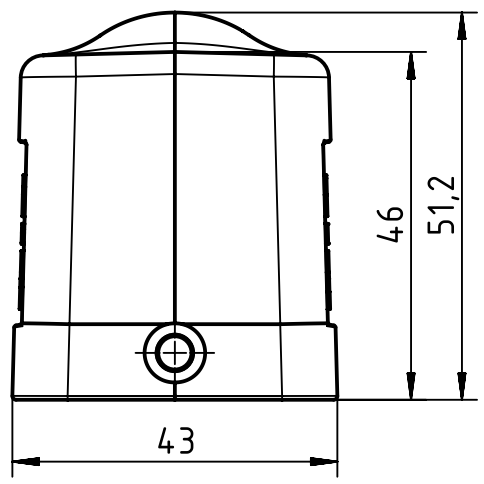

A

B

C

D

	All Dimensions in mm Original Size DIN A4		Scale 1:1	Free size tol.		Ref.		
						Sub.		
	All rights reserved		Created by RULLKOETTER	Inspected by BERGHORN	Standardisation RUETERA	Date 2017-04-18	State Final Release	
	Department EL PD - DE		Title Han B Hood Side Entry LC 2 M20				Doc-Key / ECM-Nr. 100178827/UGD/007/C 500000117679	
HARTING Electric GmbH & Co. KG D-32339 Espelkamp			Type TB	Number 19 30 006 1540			Rev. C	Page 1/1