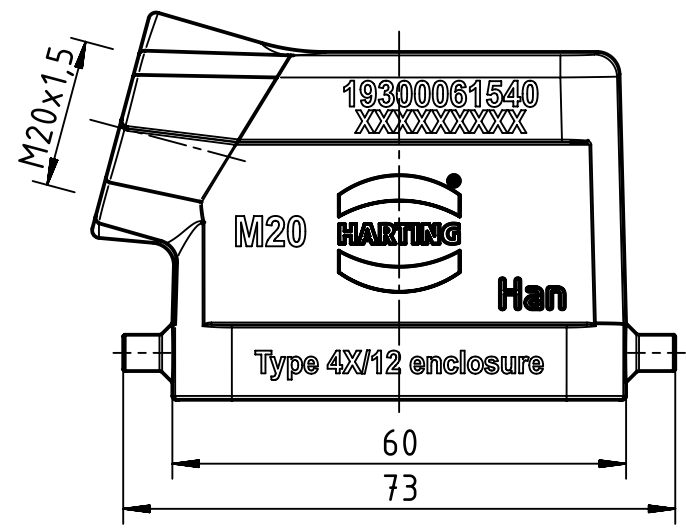

A

B

C

D

	All Dimensions in mm Original Size DIN A4		Scale 1:1	Free size tol.		Ref.		
						Sub.		
	All rights reserved		Created by RULLKOETTER	Inspected by BERGHORN	Standardisation RUETERA	Date 2017-04-18	State Final Release	
	Department EL PD - DE		Title Han B Hood Side Entry LC 2 M20				Doc-Key / ECM-Nr. 100178827/UGD/007/C 500000117679	
HARTING Electric GmbH & Co. KG D-32339 Espelkamp			Type TB	Number 19 30 006 1540			Rev. C	Page 1/1