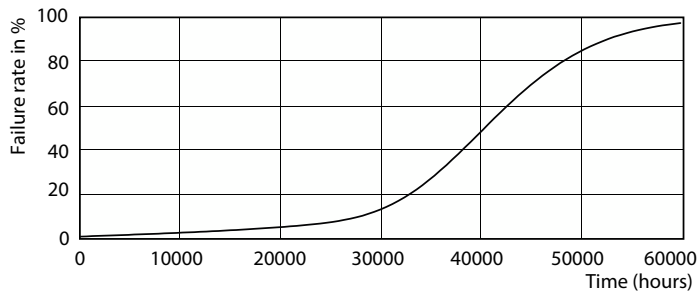

Lebensdauer

40K LED