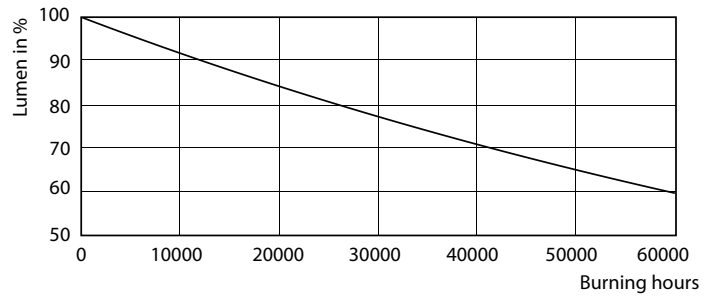

Lumen Maintenance Diagram - MAS LED ExpertColor 3.9-35W GU10 940 36D