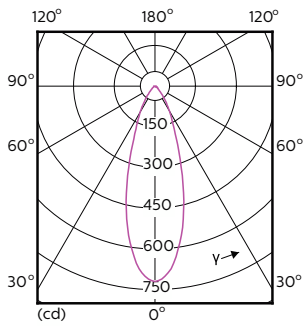

Light Distribution Diagram - MAS LED ExpertColor 3.9-35W GU10 940 36D