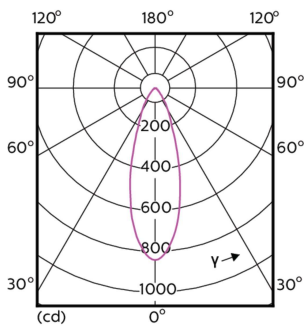

Light Distribution Diagram - MAS LED ExpertColor 5.5-50W GU10 927 36D