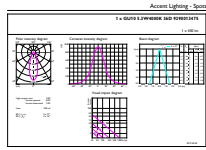

MASTER LEDspot GU10 ExpertColor

Photometrische Daten

Accent Lighting Spots - MAS LED ExpertColor 5.5-50W GU10 940 36D

Spectral Power Distribution Colour - MAS LED ExpertColor 5.5-50W GU10 940 36D