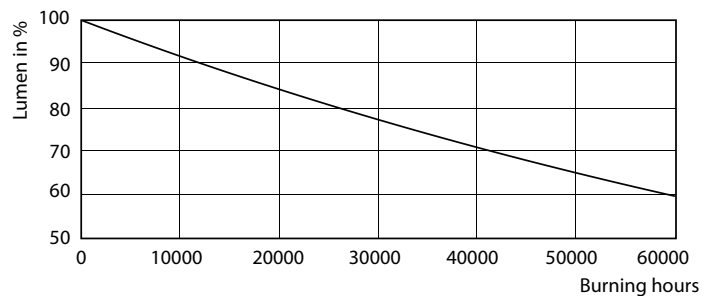

Lumen Maintenance Diagram - MAS LED ExpertColor 5.5-50W GU10 940 36D