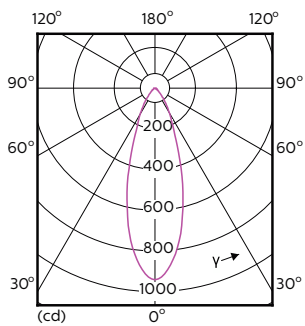

Light Distribution Diagram - MAS LED ExpertColor 5.5-50W GU10 940 36D