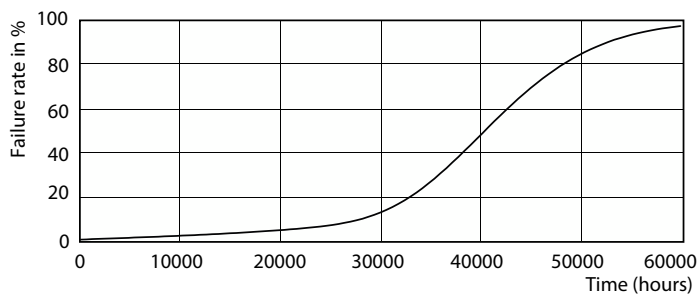

Lebensdauer

40K LED