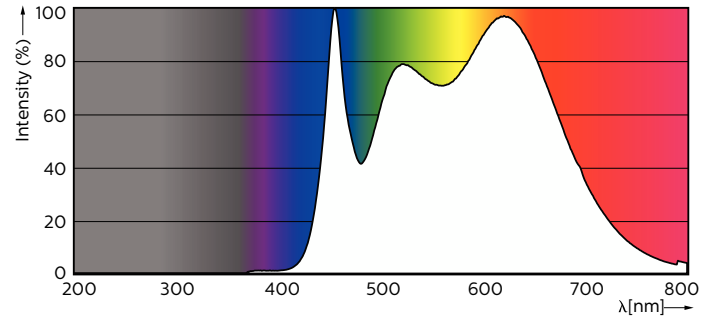

MASTER LEDspot GU10 ExpertColor

Photometrische Daten

Accent Lighting Spots - MAS LED ExpertColor 5.5-50W GU10 940 36D

Spectral Power Distribution Colour - MAS LED ExpertColor 5.5-50W GU10 940 36D