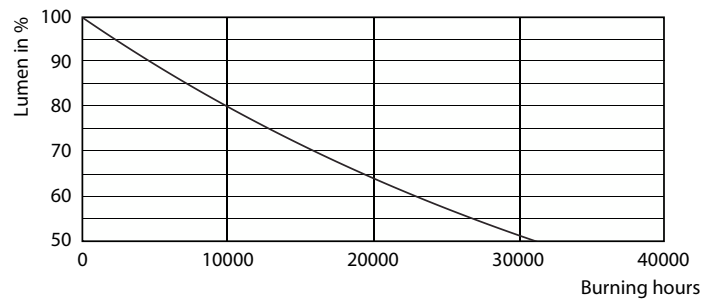

Abmessungsskizzen

Product	D	C
CorePro LEDlinear ND 7.5-60W R7S 78mm830	29 mm	78 mm

Photometrische Daten

Spectral Power Distribution Colour - CorePro LEDlinear ND 7.5-60W R7S 78mm830

Accent Lighting Spots - CorePro LEDlinear ND 7.5-60W R7S 78mm830

CorePro LEDlinear R7S Hochvolt-Stablampen

Photometrische Daten

Light Distribution Diagram - CorePro LEDlinear ND 7.5-60W R7S 78mm830

Lebensdauer

Life Expectancy Diagram

Lumen Maintenance Diagram - CorePro LEDlinear ND 7.5-60W R7S 78mm830