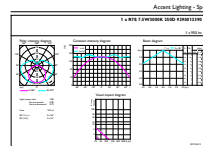

Abmessungsskizzen

Product	D	C
CorePro LEDlinear ND 7.5-60W R7S 78mm830	29 mm	78 mm

Photometrische Daten

Spectral Power Distribution Colour - CorePro LEDlinear ND 7.5-60W R7S 78mm830

Accent Lighting Spots - CorePro LEDlinear ND 7.5-60W R7S 78mm830