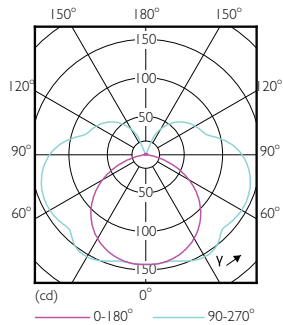

CorePro LEDlinear R7S Hochvolt-Stablampen

Photometrische Daten

Light Distribution Diagram - CorePro LEDlinear ND 7.5-60W R7S 78mm830