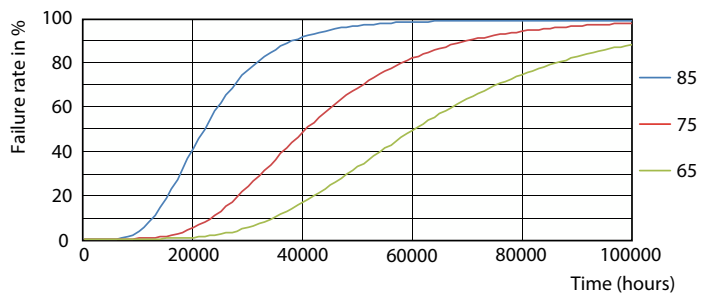

FailureRate