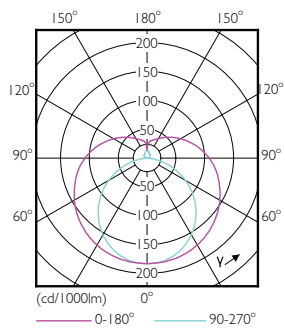

Light Distribution Diagram - MAS LEDtube HF 1500mm HE 20W 830 T5