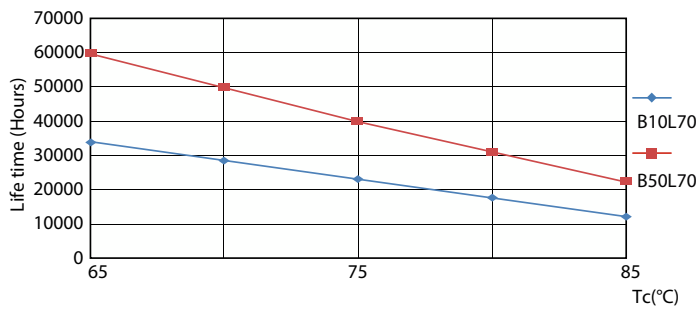

Lebensdauer

LifetimeVsTc