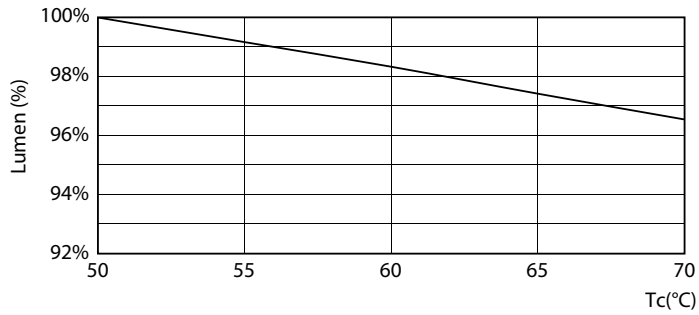

Lumen Maintenance Diagram - MAS LEDtube HF 1500mm HE 20W 830 T5

Lumen Maintenance Diagram - MAS LEDtube HF 1500mm HE 20W 830 T5