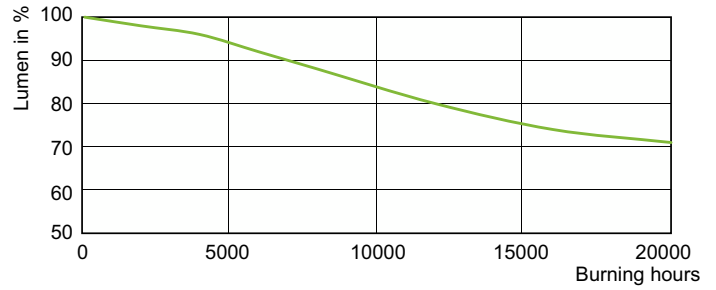

Photometrische Daten

Light Distribution Diagram - MASTER CityWh CDO-ET Plus 50W/828 E27

Spectral Power Distribution Colour - MASTER CityWh CDO-ET Plus 50W/828 E27

MASTER CityWhite CDO-ET Plus

Lebensdauer

LDLE_CDO-ET_0004-Life expectancy diagram