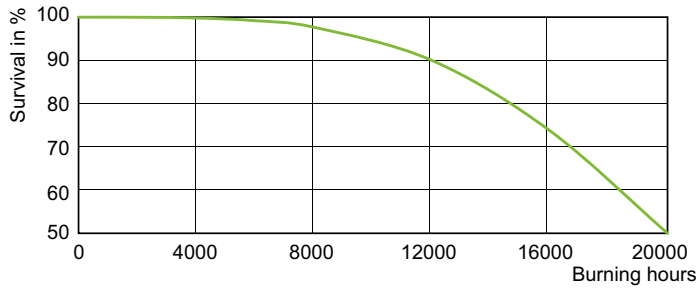

Photometrische Daten

Light Distribution Diagram - MASTER CityWh CDO-ET Plus 50W/828 E27

Spectral Power Distribution Colour - MASTER CityWh CDO-ET Plus 50W/828 E27

MASTER CityWhite CDO-ET Plus

Lebensdauer

LDLE_CDO-ET_0004-Life expectancy diagram