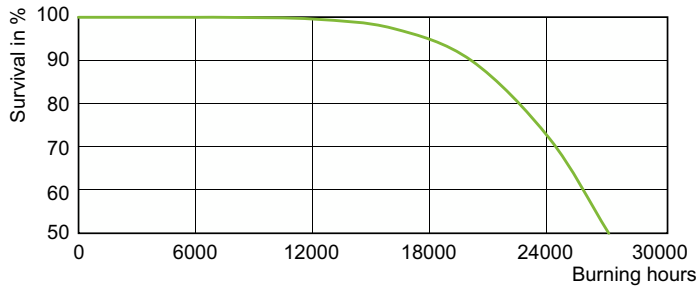

MASTER CityWhite CDO-TT Plus

Lebensdauer

LDLE_CDO-TT_0002-Life expectancy diagram

Lumen Maintenance Diagram - MASTER CityWh CDO-TT Plus 150W/828 E40