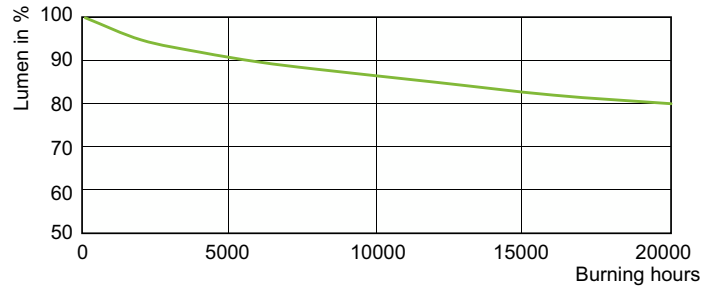

MASTER CityWhite CDO-TT Plus

Lebensdauer

LDLE_CDO-TT_0002-Life expectancy diagram

Lumen Maintenance Diagram - MASTER CityWh CDO-TT Plus 150W/828 E40