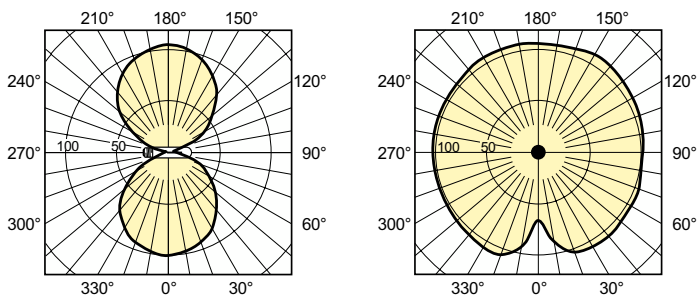

Photometrische Daten

Light Distribution Diagram - MST SON-T APIA Plus Xtra 50W E27 1SL/12

Spectral Power Distribution Colour - MST SON-T APIA Plus Xtra 50W E27 1SL/12