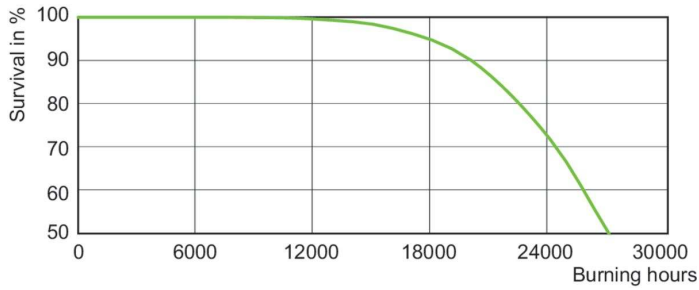

MASTER CityWhite CDO-ET Plus

Lebensdauer

LDLE_CDO-ET_0002-Life expectancy diagram

Lumen Maintenance Diagram - MASTER CityWh CDO-ET Plus 100W/828 E40