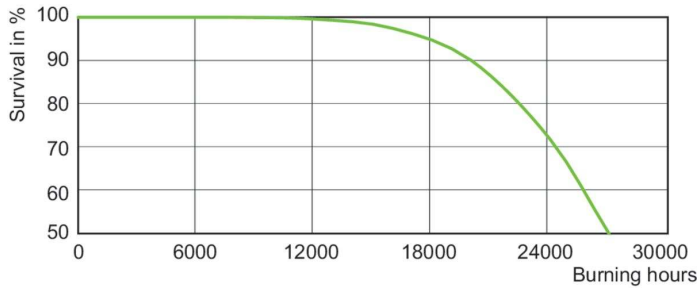

Photometrische Daten

Light Distribution Diagram - MASTER CityWh CDO-ET Plus 100W/828 E40

Spectral Power Distribution Colour - MASTER CityWh CDO-ET Plus 100W/828 E40

MASTER CityWhite CDO-ET Plus

Lebensdauer