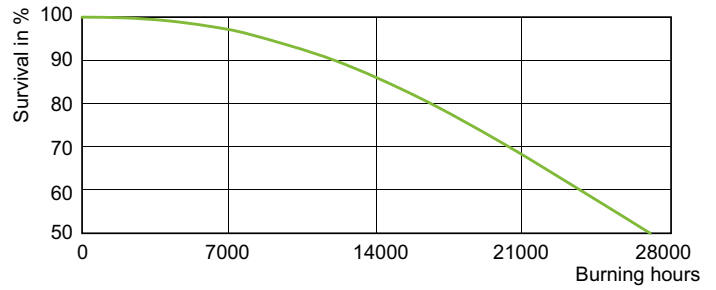

Photometrische Daten

Light Distribution Diagram - MASTER CityWh CDO-ET Plus 70W/828 E27

Spectral Power Distribution Colour - MASTER CityWh CDO-ET Plus 70W/828 E27

MASTER CityWhite CDO-ET Plus

Lebensdauer

Lumen Maintenance Diagram - MASTER CityWh CDO-ET Plus 70W/828 E27