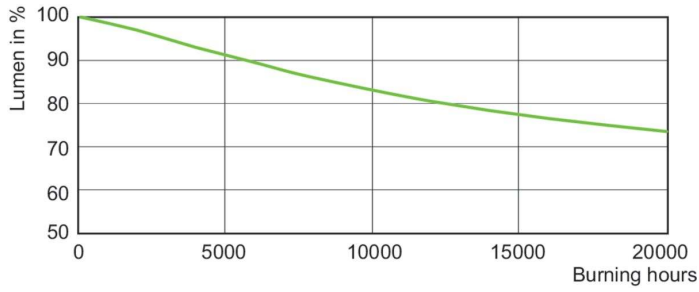

Photometrische Daten

Light Distribution Diagram - MASTER CityWh CDO-ET Plus 70W/828 E27

Spectral Power Distribution Colour - MASTER CityWh CDO-ET Plus 70W/828 E27

MASTER CityWhite CDO-ET Plus

Lebensdauer

Lumen Maintenance Diagram - MASTER CityWh CDO-ET Plus 70W/828 E27