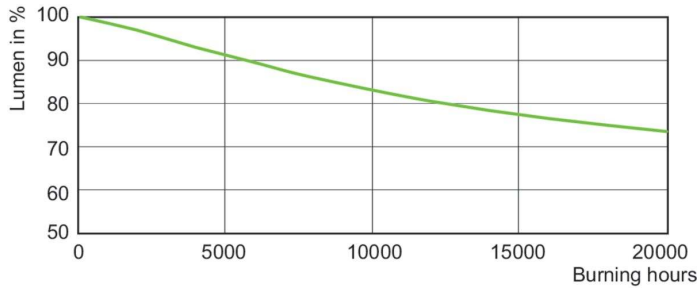

Photometrische Daten

Light Distribution Diagram - MASTER CityWh CDO-ET Plus 70W/828 E27

Spectral Power Distribution Colour - MASTER CityWh CDO-ET Plus 70W/828 E27

MASTER CityWhite CDO-ET Plus

Lebensdauer

Lumen Maintenance Diagram - MASTER CityWh CDO-ET Plus 70W/828 E27