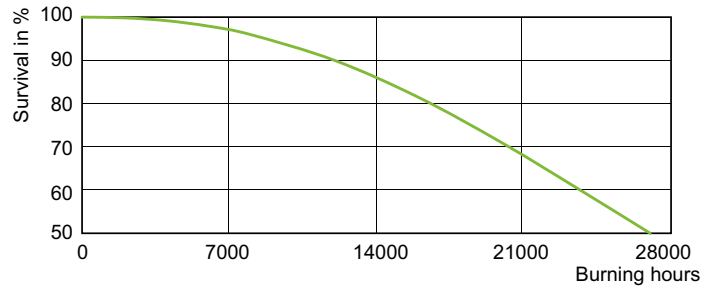

Photometrische Daten

Light Distribution Diagram - MASTER CityWh CDO-ET Plus 70W/828 E27

Spectral Power Distribution Colour - MASTER CityWh CDO-ET Plus 70W/828 E27

MASTER CityWhite CDO-ET Plus

Lebensdauer

Lumen Maintenance Diagram - MASTER CityWh CDO-ET Plus 70W/828 E27