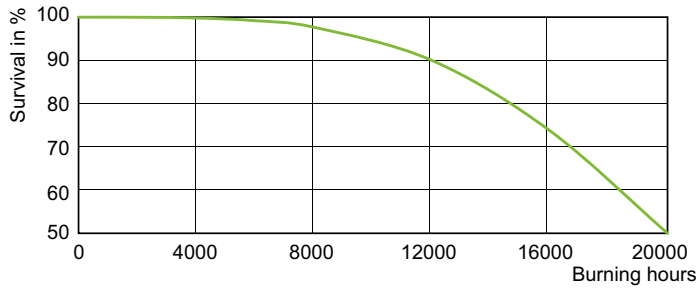

Photometrische Daten

Light Distribution Diagram - MASTER CityWh CDO-TT Plus 50W/828 E27

Spectral Power Distribution Colour - MASTER CityWh CDO-TT Plus 50W/828 E27

MASTER CityWhite CDO-TT Plus

Lebensdauer

LDLE_CDO-TT_0004-Life expectancy diagram