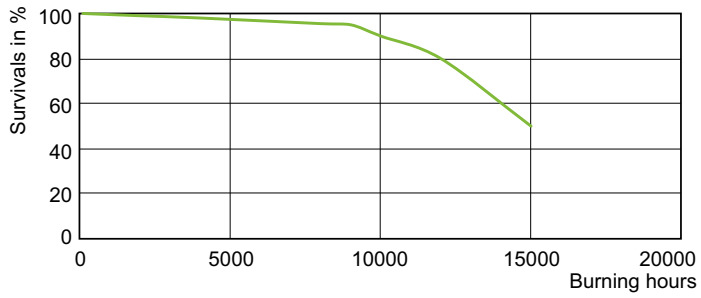

MASTERColour CDM-R Elite

Lebensdauer

LDLE_CDM-R-E_930_PAR30L-Life expectancy diagram