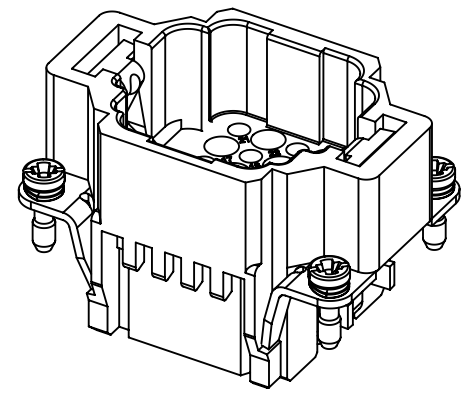

1 2 3 4 5 6

A
B
C
D

	All Dimensions in mm Original Size DIN A4		Scale 1:1	Free size tol.		Ref.
	All rights reserved Department EL PD - DE		Created by LUPU	Inspected by PRIESTER	Standardisation RUETERA	Date 2018-07-17
HARTING Electric GmbH & Co. KG D-32339 Espelkamp			Title Han 24DD-M-c Stifteinsatz			Doc-Key / ECM-Nr. 100093584 / UGD/004/C 500000137776
			Type TB	Number 09 16 024 3001		Rev. C Page 1/1