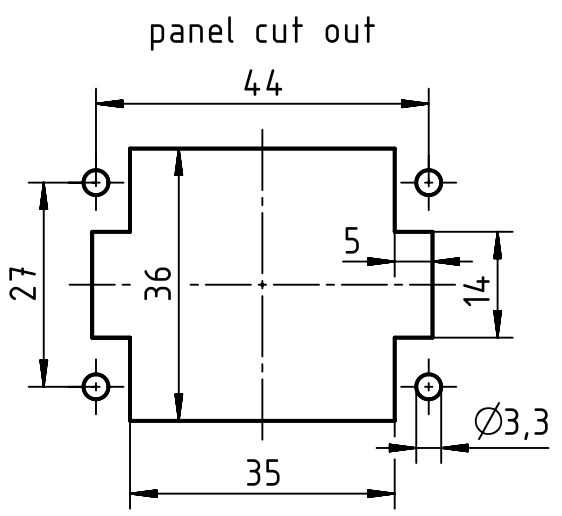

1 2 3 4 5 6

A
B
C
D

	All Dimensions in mm Original Size DIN A4		Scale 1:1	Free size tol.		Ref.
	All rights reserved Department EL PD - DE		Created by LUPU	Inspected by PRIESTER	Standardisation RUETERA	Date 2018-07-17
HARTING Electric GmbH & Co. KG D-32339 Espelkamp			Title Han 24DD-M-c Stifteinsatz			Doc-Key / ECM-Nr. 100093584 / UGD/004/C 500000137776
			Type TB	Number 09 16 024 3001		Rev. C Page 1/1