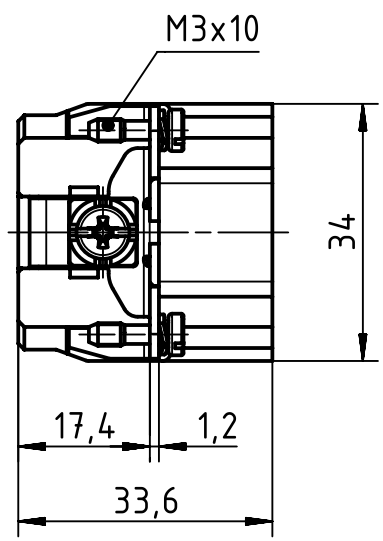

1 2 3 4 5 6

A
B
C
D

	All Dimensions in mm Original Size DIN A4		Scale 1:1	Free size tol.		Ref.
	All rights reserved Department EL PD - DE		Created by LUPU	Inspected by PRIESTER	Standardisation RUETERA	Date 2018-07-17
HARTING Electric GmbH & Co. KG D-32339 Espelkamp			Title Han 24DD-M-c Stifteinsatz			Doc-Key / ECM-Nr. 100093584 / UGD/004/C 500000137776
			Type TB	Number 09 16 024 3001		Rev. C Page 1/1