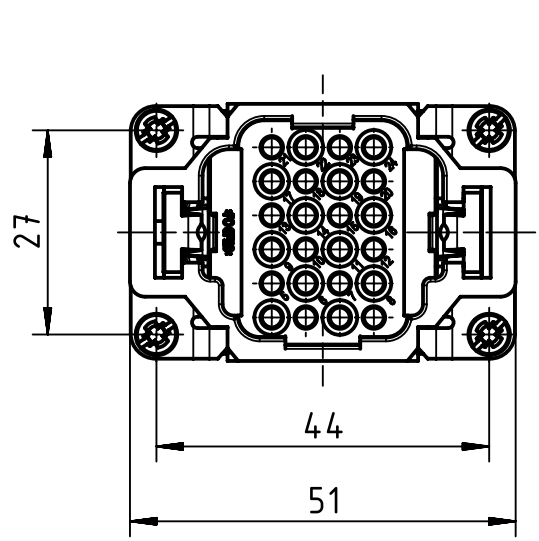

1 2 3 4 5 6

A
B
C
D

	All Dimensions in mm Original Size DIN A4		Scale 1:1	Free size tol.		Ref.
	All rights reserved Department EL PD - DE		Created by LUPU	Inspected by PRIESTER	Standardisation RUETERA	Date 2018-07-17
HARTING Electric GmbH & Co. KG D-32339 Espelkamp			Title Han 24DD-M-c Stifteinsatz			Doc-Key / ECM-Nr. 100093584 / UGD/004/C 500000137776
			Type TB	Number 09 16 024 3001		Rev. C Page 1/1