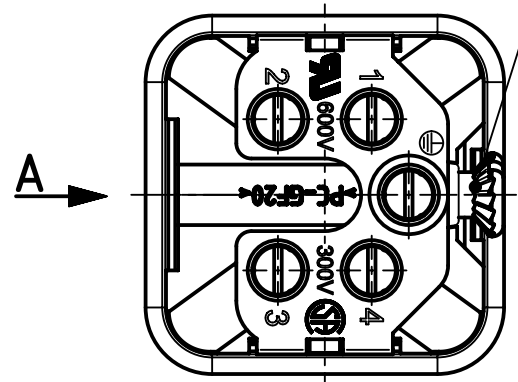

1 2 3 4 5 6

A
B
C
D

insert fixing screw M3x6 enclosed separately

A

	All Dimensions in mm Original Size DIN A4		Scale 2:1	Free size tol.		Ref.
						Sub.
	All rights reserved		Created by SERBANA	Inspected by PRIESTER	Standardisation RUETERA	Date 2019-01-23
	Department EL PD					State Final Release
HARTING Electric GmbH & Co. KG D-32339 Espelkamp			Title Han 4A-STI-S			Doc-Key / ECM-Nr. 100141668/UGD/005/B 500000118627
			Type TB	Number 09 20 004 2611		Rev. B
						Page 1/1