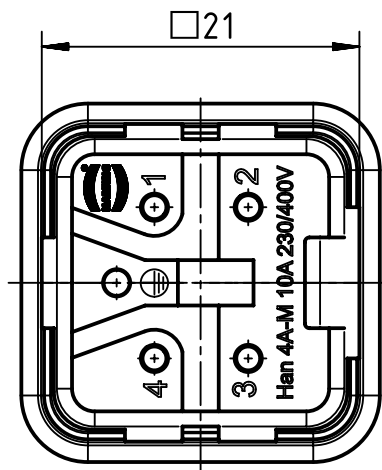

1 2 3 4 5 6

A
B
C
D

insert fixing screw M3x6 enclosed separately

A

	All Dimensions in mm Original Size DIN A4		Scale 2:1	Free size tol.		Ref.
						Sub.
	All rights reserved		Created by SERBANA	Inspected by PRIESTER	Standardisation RUETERA	Date 2019-01-23
	Department EL PD					State Final Release
HARTING Electric GmbH & Co. KG D-32339 Espelkamp			Title Han 4A-STI-S			Doc-Key / ECM-Nr. 100141668/UGD/005/B 500000118627
			Type TB	Number 09 20 004 2611		Rev. B
						Page 1/1