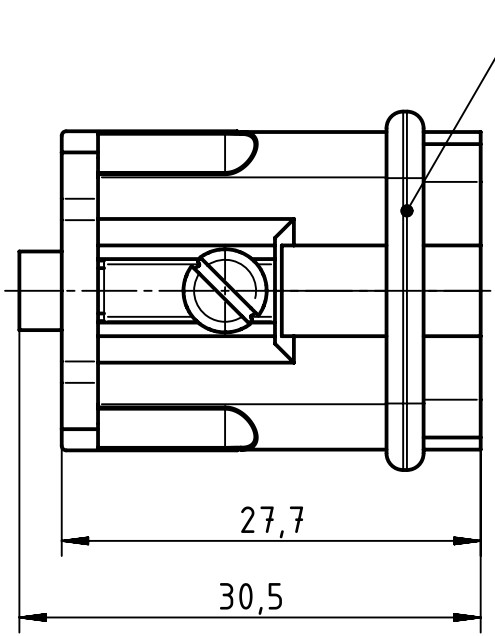

1 2 3 4 5 6

A
B
C
D

insert fixing screw M3x6 enclosed separately

A

	All Dimensions in mm Original Size DIN A4		Scale 2:1	Free size tol.		Ref.
						Sub.
	All rights reserved		Created by SERBANA	Inspected by PRIESTER	Standardisation RUETERA	Date 2019-01-23
	Department EL PD					State Final Release
HARTING Electric GmbH & Co. KG D-32339 Espelkamp			Title Han 4A-STI-S			Doc-Key / ECM-Nr. 100141668/UGD/005/B 500000118627
			Type TB	Number 09 20 004 2611		Rev. B
						Page 1/1