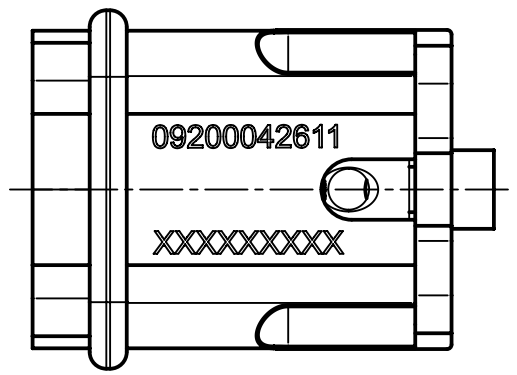

1 2 3 4 5 6

A
B
C
D

insert fixing screw M3x6 enclosed separately

A

	All Dimensions in mm Original Size DIN A4		Scale 2:1	Free size tol.		Ref.
						Sub.
	All rights reserved		Created by SERBANA	Inspected by PRIESTER	Standardisation RUETERA	Date 2019-01-23
	Department EL PD					State Final Release
HARTING Electric GmbH & Co. KG D-32339 Espelkamp			Title Han 4A-STI-S			Doc-Key / ECM-Nr. 100141668/UGD/005/B 500000118627
			Type TB	Number 09 20 004 2611		Rev. B
						Page 1/1