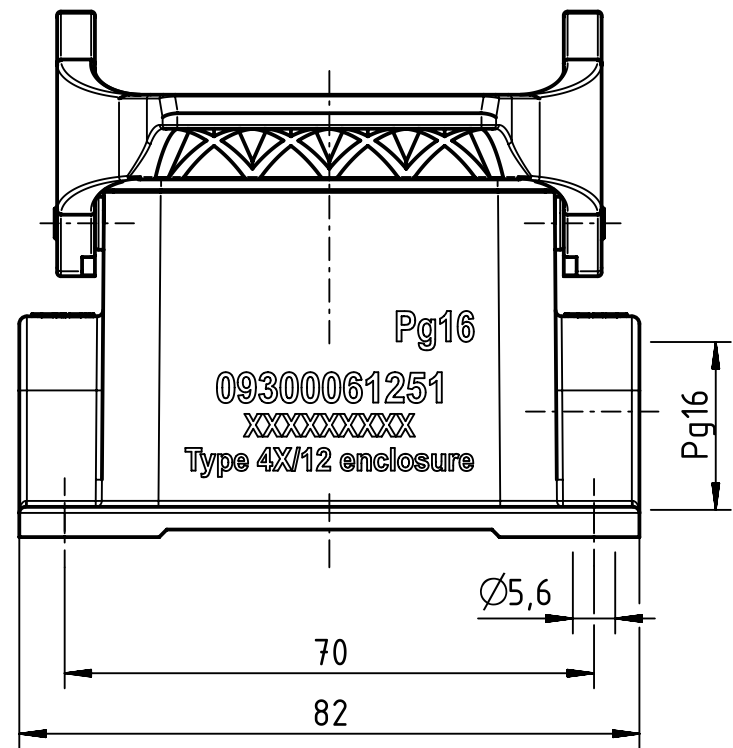

1 2 3 4 5 6

A

B

C

D

 All Dimensions in mm Original Size DIN A4	Scale 1:1		Free size tol.		Ref.	
					Sub. TB 09 30 006 1251 v. 26.04.11	
 All rights reserved Department EL PD	Created by RULLKOETTER		Inspected by BERGHORN		Standardisation TIEMANNA	
	Date 2016-09-14		State Final Release			
Title Han B Base Surface LC 1 Lever 1 Entry PG					Doc-Key / ECM-Nr. 100208665/UGD/004/B 500000108296	
HARTING Electric GmbH & Co. KG D-32339 Espelkamp		Type TB	Number 09 30 006 1251			Rev. B
						Page 1/1