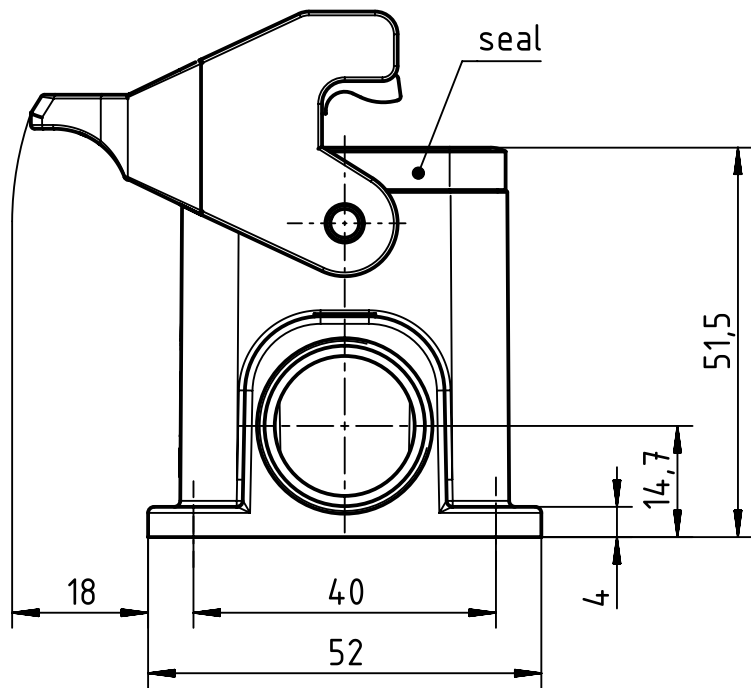

1 2 3 4 5 6

A

B

C

D

 All Dimensions in mm Original Size DIN A4	Scale 1:1		Free size tol.		Ref.	
					Sub. TB 09 30 006 1251 v. 26.04.11	
 All rights reserved Department EL PD	Created by RULLKOETTER		Inspected by BERGHORN		Standardisation TIEMANNA	
	Date 2016-09-14		State Final Release			
Title Han B Base Surface LC 1 Lever 1 Entry PG					Doc-Key / ECM-Nr. 100208665/UGD/004/B 500000108296	
HARTING Electric GmbH & Co. KG D-32339 Espelkamp		Type TB	Number 09 30 006 1251			Rev. B
						Page 1/1