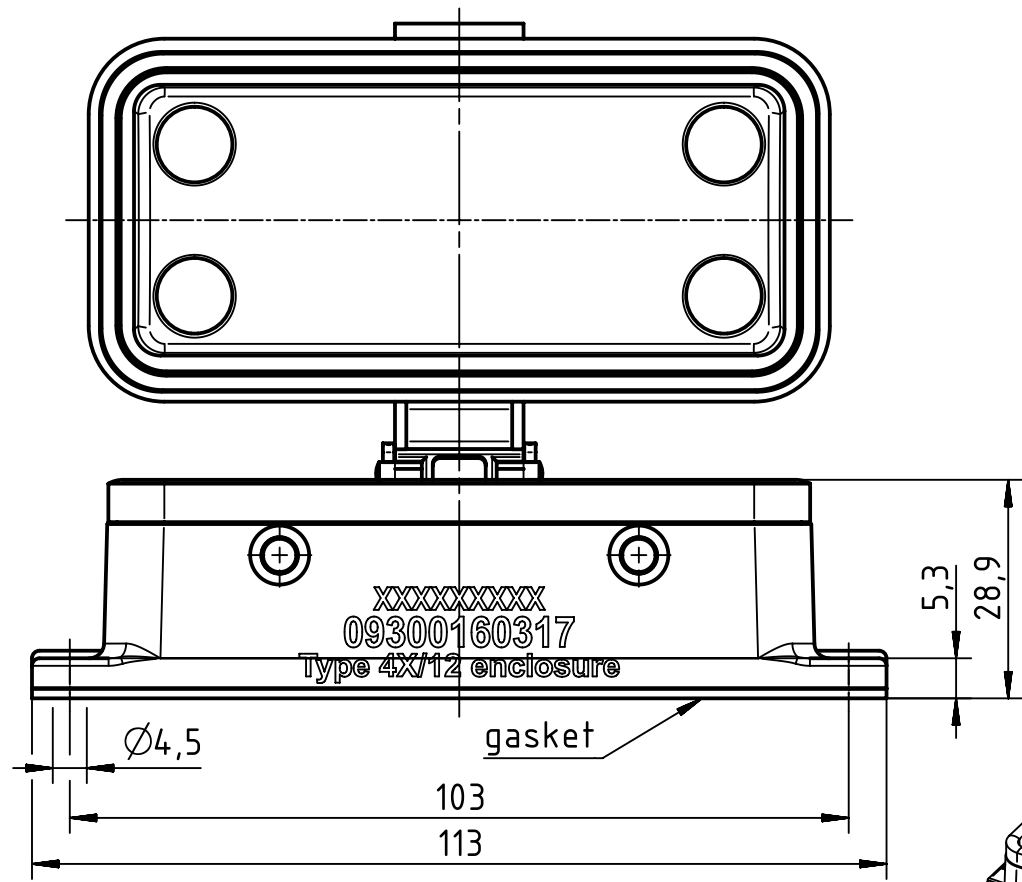

1 2 3 4 5 6

A

B

C

D

(1:2) panel cut out

	All rights reserved Department EL PD HARTING Electric GmbH & Co. KG D-32339 Espelkamp	All Dimensions in mm Original Size DIN A4		Scale 1:1	Free size tol.	Ref. Sub.	
		Created by FINKEV	Inspected by BERGHORN	Standardisation TIEMANNA	Date 2016-04-28	State Final Release	Doc-Key / ECM-Nr. 100195684 / UGD/004/B 500000103143
Title Han 16B-HBM 4pegs cover metal						Rev. B	Page 1/1
Type TB				Number 09 30 016 0317			