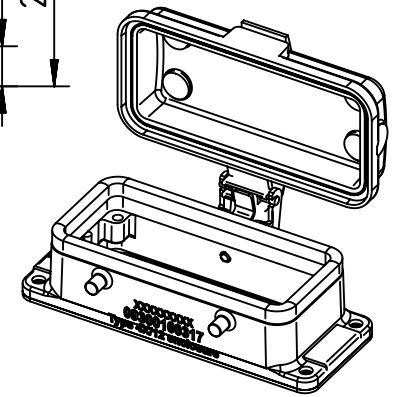

1 2 3 4 5 6

A

B

C

D

(1:2) panel cut out

	All rights reserved Department EL PD HARTING Electric GmbH & Co. KG D-32339 Espelkamp	All Dimensions in mm Original Size DIN A4		Scale 1:1	Free size tol.	Ref. Sub.	
		Created by FINKEV	Inspected by BERGHORN	Standardisation TIEMANNA	Date 2016-04-28	State Final Release	Doc-Key / ECM-Nr. 100195684 / UGD/004/B 500000103143
Title Han 16B-HBM 4pegs cover metal						Rev. B	Page 1/1
Type TB				Number 09 30 016 0317			