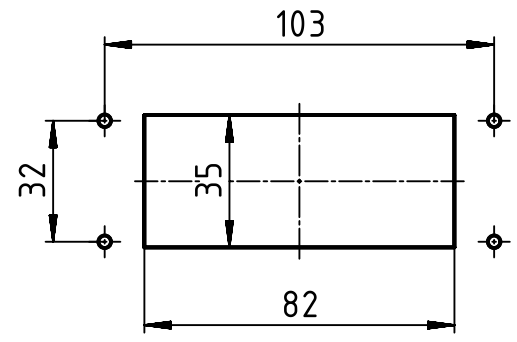

1 2 3 4 5 6

A

B

C

D

(1:2) panel cut out

	All rights reserved Department EL PD HARTING Electric GmbH & Co. KG D-32339 Espelkamp	All Dimensions in mm Original Size DIN A4		Scale 1:1	Free size tol.	Ref. Sub.	
		Created by FINKEV	Inspected by BERGHORN	Standardisation TIEMANNA	Date 2016-04-28	State Final Release	Doc-Key / ECM-Nr. 100195684 / UGD/004/B 500000103143
Title Han 16B-HBM 4pegs cover metal						Rev. B	Page 1/1
Type TB				Number 09 30 016 0317			