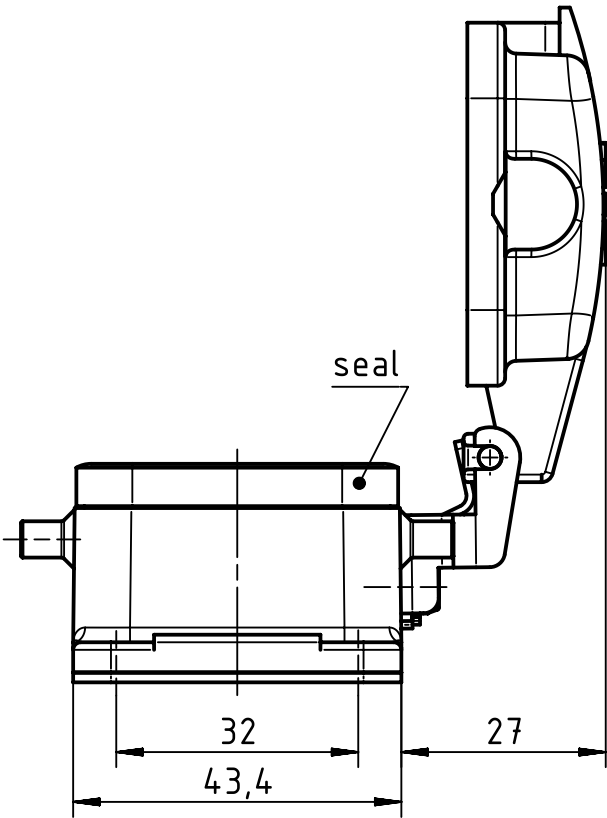

1 2 3 4 5 6

A

B

C

D

(1:2) panel cut out

	All rights reserved Department EL PD HARTING Electric GmbH & Co. KG D-32339 Espelkamp	All Dimensions in mm Original Size DIN A4		Scale 1:1	Free size tol.	Ref. Sub.	
		Created by FINKEV	Inspected by BERGHORN	Standardisation TIEMANNA	Date 2016-04-28	State Final Release	Doc-Key / ECM-Nr. 100195684 / UGD/004/B 500000103143
Title Han 16B-HBM 4pegs cover metal						Rev. B	Page 1/1
Type TB				Number 09 30 016 0317			