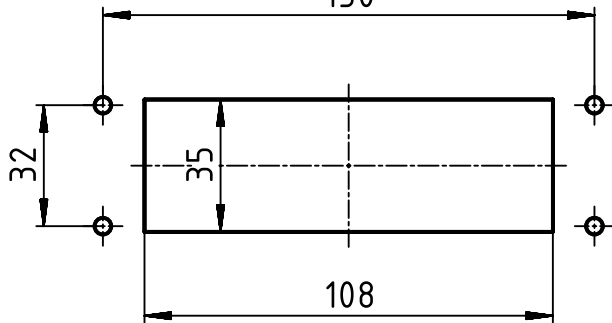

(1:2) panel cut out
130

	All rights reserved Department EL PD	All Dimensions in mm Original Size DIN A4		Scale 1:1	Free size tol.	Ref. Sub.
		HARTING Electric GmbH & Co. KG D-32339 Espelkamp	Created by FINKEV	Inspected by BERGHORN	Standardisation TIEMANNA	Date 2016-04-28
Title Han B Base Panel 1 Lever Metal Cover						Doc-Key / ECM-Nr. 100199046/UGD/004/B 500000103144
Type TB				Number 09 30 024 0318		Rev. B
						Page 1/1