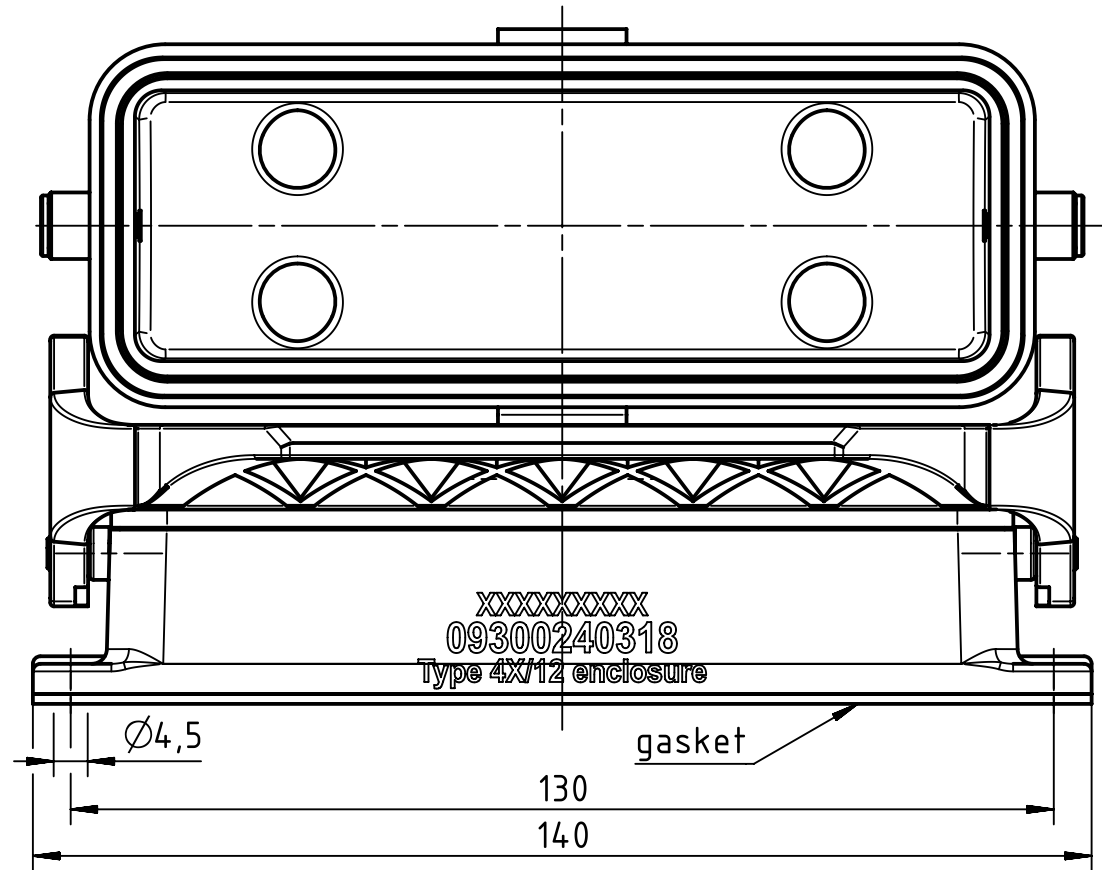

(1:2) panel cut out
130

	All rights reserved Department EL PD	All Dimensions in mm Original Size DIN A4		Scale 1:1	Free size tol.	Ref. Sub.
		HARTING Electric GmbH & Co. KG D-32339 Espelkamp	Created by FINKEV	Inspected by BERGHORN	Standardisation TIEMANNA	Date 2016-04-28
Title Han B Base Panel 1 Lever Metal Cover						Doc-Key / ECM-Nr. 100199046/UGD/004/B 500000103144
Type TB				Number 09 30 024 0318		Rev. B
						Page 1/1