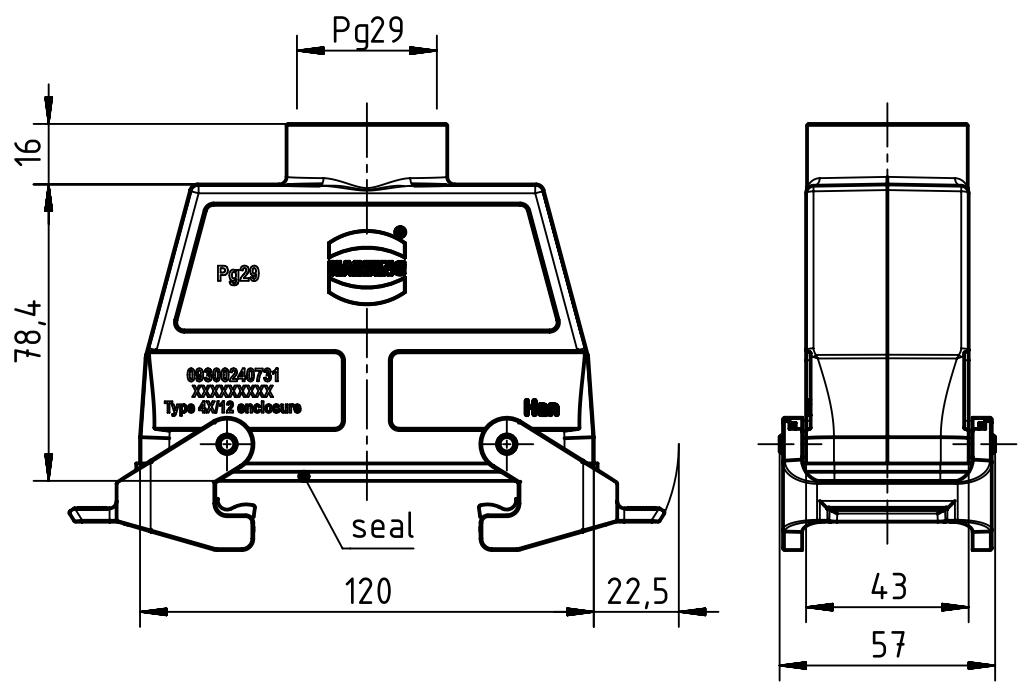

A

B

C

D

	All Dimensions in mm Original Size DIN A4		Scale 1:2	Free size tol.		Ref.		
						Sub.		
	All rights reserved		Created by SPRENB	Inspected by GERB	Standardisation TIEMANNA	Date 2018-12-11	State Final Release	
	Department EL PD		Title Han B Hood Coupler HC 2 Levers PG 29				Doc-Key / ECM-Nr. 100118476/UGD/005/B 500000143929	
HARTING Electric GmbH & Co. KG D-32339 Espelkamp			Type TB	Number 09 30 024 0731			Rev. B	Page 1/1