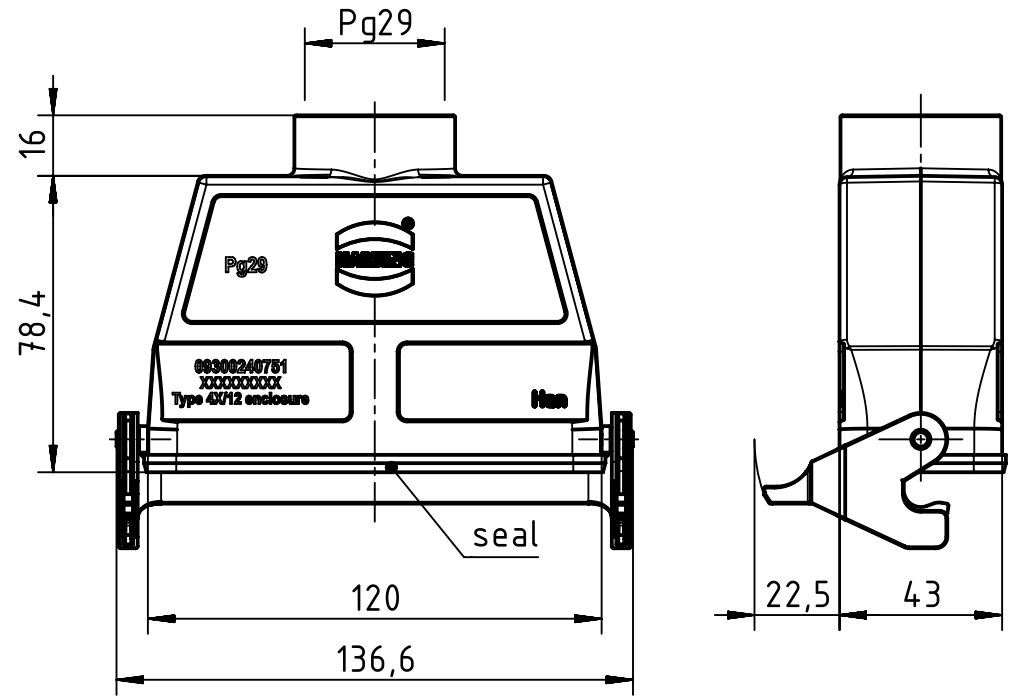

1 2 3 4 5 6

A
B
C
D

	All Dimensions in mm Original Size DIN A4		Scale 1:2	Free size tol.		Ref.		
						Sub.		
	All rights reserved		Created by SPRENB	Inspected by GERB	Standardisation TIEMANNA	Date 2018-12-11	State Final Release	
	Department EL PD		Title Han 24B-kg-LB-29				Doc-Key / ECM-Nr. 100105116/UGD/007/B 500000143929	
HARTING Electric GmbH & Co. KG D-32339 Espelkamp			Type TB	Number 09 30 024 0751			Rev. B	Page 1/1