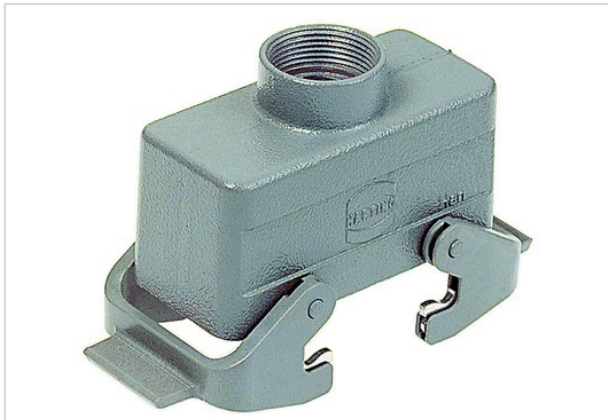

Han 24 B-GG-QB-29

Part number	09 30 024 1431
Specification	Han 24 B-GG-QB-29
HARTING eCatalogue	https://b2b.harting.com/09300241431

Identification

Category	Hoods/Housings
Series of hoods/housings	Han [®] B
Type of hood/housing	Hoods
Type	Low construction

Version

Locking type	Double locking lever (on the hood)
Han-Easy Lock [®]	Yes
Size	24 B
Version	Top entry
Cable entry	1x Pg 29
Field of application	Standard hoods/housings for industrial connectors

Technical characteristics

Limiting temperature	-40 ... +125 °C
Degree of protection acc. to IEC 60529	IP65
Type rating acc. to UL 50 / UL 50E	4 4X 12

Material properties

Material (hood/housing)	Aluminium die-cast
Surface (hood/housing)	Powder-coated
Colour (hood/housing)	RAL 7037 (dust grey)
Material (locking)	Polycarbonate Stainless steel
Colour (locking)	RAL 7037 (dust grey)
Material flammability class acc. to UL 94 (locking levers)	V-0
RoHS	compliant