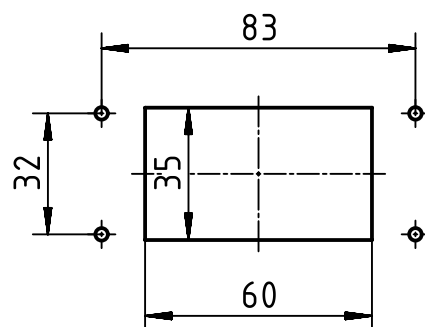

(1:2) panel cut out

	All Dimensions in mm Original Size DIN A4		Scale 1:1		Free size tol.		Ref.			
	All rights reserved Department EL PD - DE		Created by SPRENB		Inspected by NICHTERLEIN		Standardisation TIEMANNA			
HARTING Electric GmbH & Co. KG D-32339 Espelkamp			Title Han 10M Base Panel 2 Levers				Date 2015-11-05		State Final Release	
			Type TB		Number 09 37 010 0301			Doc-Key / ECM-Nr. 100178975/UGD/005/B 500000096075		
						Rev. B		Page 1/1		