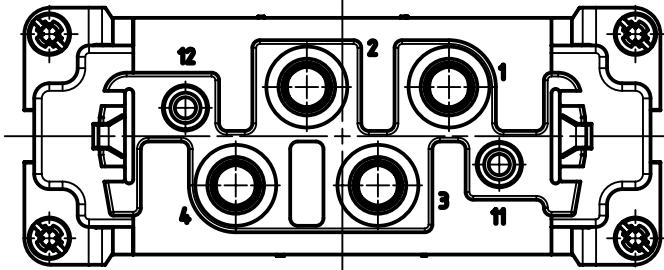

panel cut out

	All Dimensions in mm Original Size DIN A4		Scale 1:1	Free size tol.		Ref.	
			Created by LUPU	Inspected by PRIESTER	Standardisation RUETERA	Date 2018-12-06	State Final Release
		All rights reserved Department EL PD	Title Han K 4/0 Pin Female Insert			Doc-Key / ECM-Nr. 100217262/UGD/006/C 500000118045	
HARTING Electric GmbH & Co. KG D-32339 Espelkamp		Type TB	Number 09 38 006 2711			Rev. C	Page 1/1