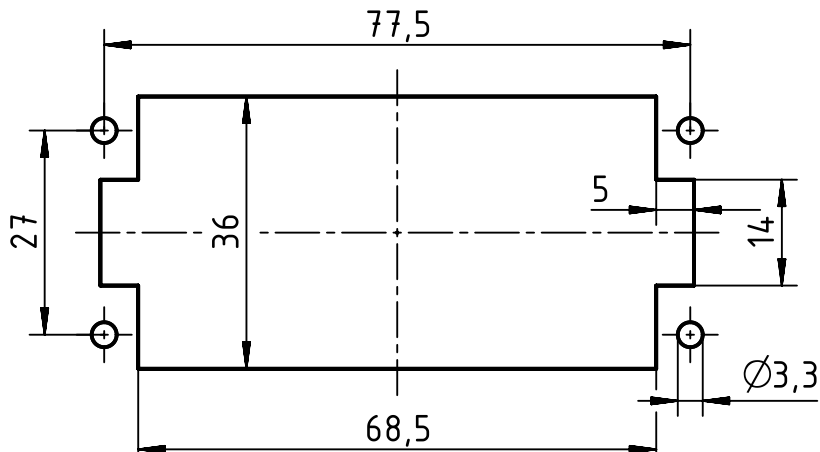

panel cut out

	All Dimensions in mm Original Size DIN A4		Scale 1:1	Free size tol.		Ref.	
			Created by LUPU	Inspected by PRIESTER	Standardisation RUETERA	Date 2018-12-06	State Final Release
		All rights reserved Department EL PD	Title Han K 4/0 Pin Female Insert			Doc-Key / ECM-Nr. 100217262/UGD/006/C 500000118045	
HARTING Electric GmbH & Co. KG D-32339 Espelkamp		Type TB	Number 09 38 006 2711			Rev. C	Page 1/1