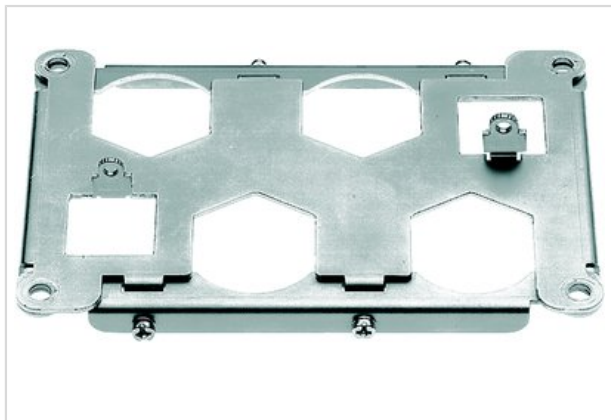

Han 48HPR frame for 4XHC350 for housing

Part number	09 40 048 9810
Specification	Han 48HPR frame for 4XHC350 for housing
HARTING eCatalogue	https://b2b.harting.com/09400489810

Identification

Category	Accessories
Series of hoods/housings	Han [®] HPR
Type of accessory	Frame
Description of the accessory	for male inserts 4x HC 350 contacts + 2x Han [®] Q 5/0

Version

Gender	Male
Size	48 HPR

Material properties

Material (accessories)	Metal
RoHS	compliant
ELV status	compliant
China RoHS	e
REACH Annex XVII substances	No
REACH ANNEX XIV substances	No
REACH SVHC substances	No