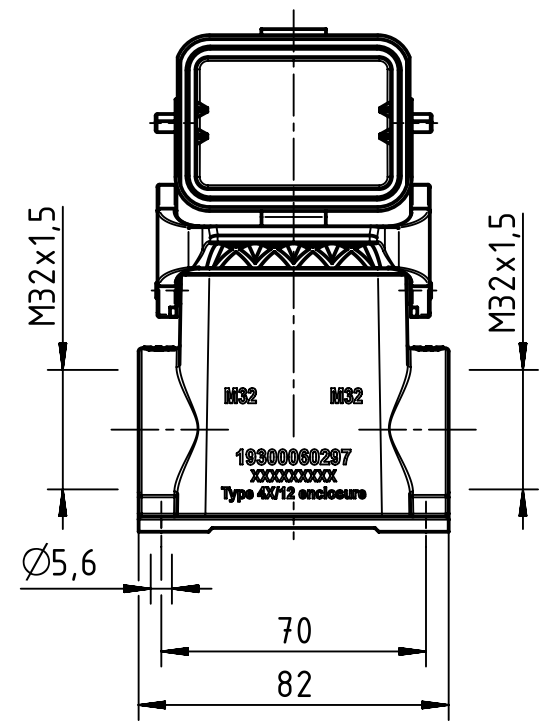

A

B

C

D

	All rights reserved Department EL PD - DE		Created by RULLKOETTER		Inspected by BERGHORN		Standardisation TIEMANNA		Date 2016-04-08		State Final Release		
	HARTING Electric GmbH & Co. KG D-32339 Espelkamp		Title Han B Base Surface HC 1 Lever						Doc-Key / ECM-Nr. 100207210/UGD/004/B 500000101654		Rev. B		Page 1/1
All Dimensions in mm Original Size DIN A4		Scale 1:2		Free size tol.				Ref.		Sub.			
				Type TB		Number 19 30 006 0297							