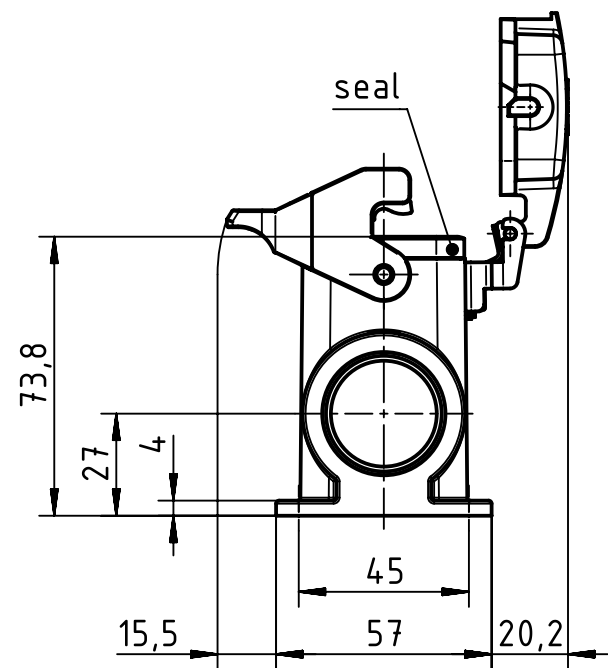

A

B

C

D

	All rights reserved Department EL PD - DE		Created by RULLKOETTER		Inspected by BERGHORN		Standardisation TIEMANNA		Date 2016-04-08		State Final Release		
	HARTING Electric GmbH & Co. KG D-32339 Espelkamp		Title Han B Base Surface HC 1 Lever						Doc-Key / ECM-Nr. 100207210/UGD/004/B 500000101654		Rev. B		Page 1/1
All Dimensions in mm Original Size DIN A4		Scale 1:2		Free size tol.				Ref.		Sub.			
				Type TB		Number 19 30 006 0297							