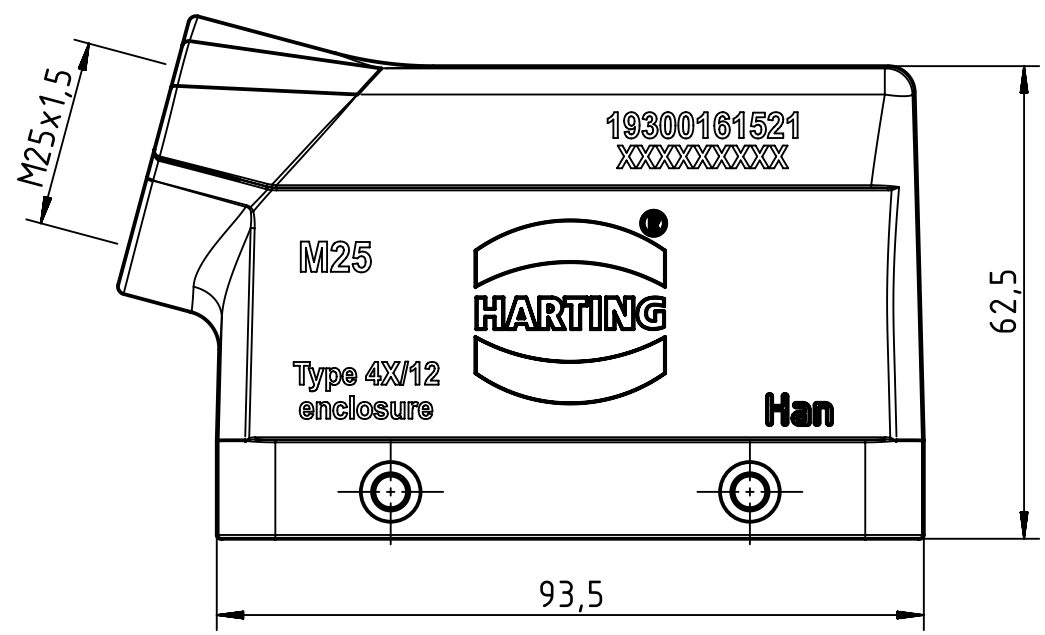

1 2 3 4 5 6

A

B

C

D

	All Dimensions in mm Original Size DIN A4		Scale 1:1	Free size tol.		Ref.
						Sub.
	All rights reserved		Created by RULLKOETTER	Inspected by BERGHORN	Standardisation TIEMANNA	Date 2017-01-11
	Department EL PD					State Final Release
HARTING Electric GmbH & Co. KG D-32339 Espelkamp			Title Han B Hood Side Entry LC 4 Pegs M25			Doc-Key / ECM-Nr. 1001834.02/UGD/004/C 500000113502
			Type TB	Number 19 30 016 1521		Rev. C Page 1/1