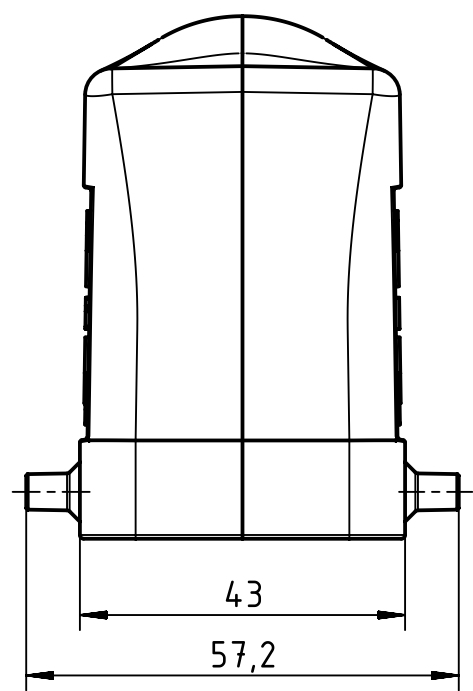

1 2 3 4 5 6

A

B

C

D

	All Dimensions in mm Original Size DIN A4		Scale 1:1	Free size tol.		Ref.
						Sub.
	All rights reserved		Created by RULLKOETTER	Inspected by BERGHORN	Standardisation TIEMANNA	Date 2017-01-11
	Department EL PD					State Final Release
HARTING Electric GmbH & Co. KG D-32339 Espelkamp			Title Han B Hood Side Entry LC 4 Pegs M25			Doc-Key / ECM-Nr. 1001834.02/UGD/004/C 500000113502
			Type TB	Number 19 30 016 1521		Rev. C Page 1/1