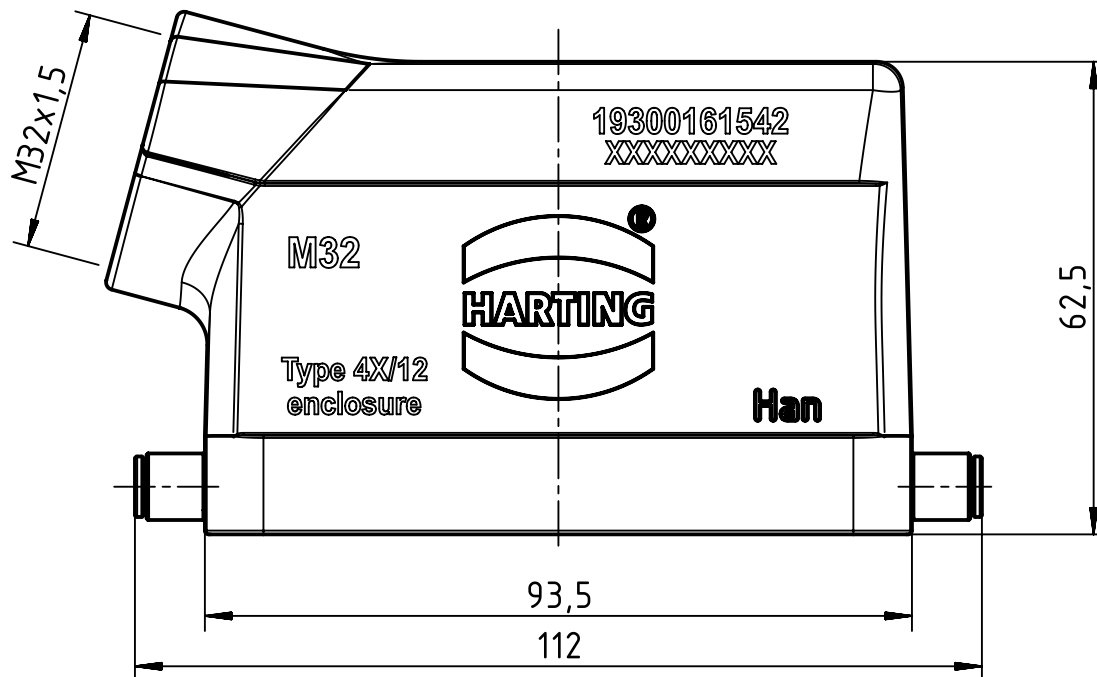

1 2 3 4 5 6

A

B

C

D

	All Dimensions in mm Original Size DIN A4		Scale 1:1		Free size tol.		Ref.		
							Sub.		
	All rights reserved		Created by RULLKOETTER	Inspected by BERGHORN	Standardisation TIEMANNA	Date 2017-01-11	State Final Release		
	Department EL PD - DE		Title Han B Hood Side Entry LC M32				Doc-Key / ECM-Nr. 100183422/UGD/004/C 500000113502		
HARTING Electric GmbH & Co. KG D-32339 Espelkamp			Type TB	Number 19 30 016 1542			Rev. C	Page 1/1	