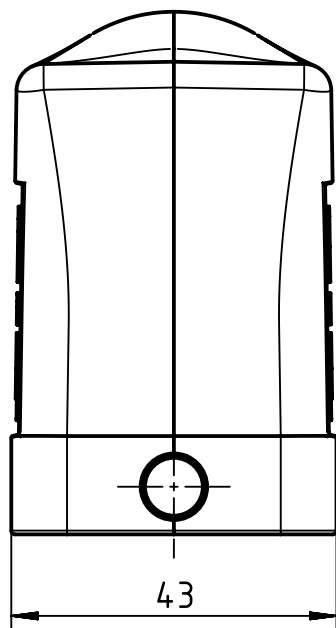

1 2 3 4 5 6

A

B

C

D

	All Dimensions in mm Original Size DIN A4		Scale 1:1		Free size tol.		Ref.		
							Sub.		
	All rights reserved		Created by RULLKOETTER	Inspected by BERGHORN	Standardisation TIEMANNA	Date 2017-01-11	State Final Release		
	Department EL PD - DE		Title Han B Hood Side Entry LC M32				Doc-Key / ECM-Nr. 100183422/UGD/004/C 500000113502		
HARTING Electric GmbH & Co. KG D-32339 Espelkamp			Type TB	Number 19 30 016 1542			Rev. C	Page 1/1	