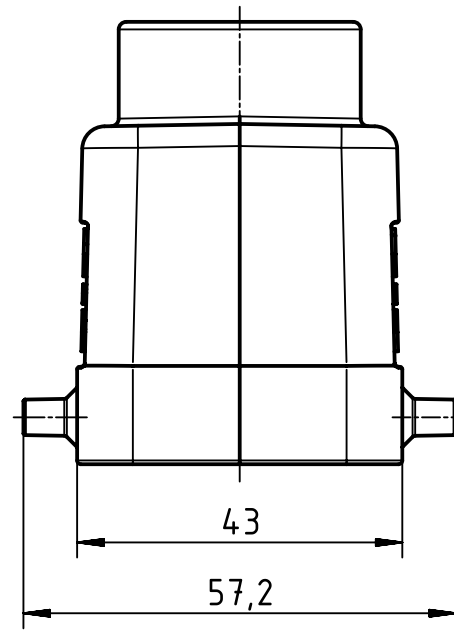

A

B

C

D

	All Dimensions in mm Original Size DIN A4		Scale 1:1	Free size tol.		Ref.		
						Sub.		
	All rights reserved		Created by FINKEV	Inspected by GERB	Standardisation SCHMIDTM	Date 2018-09-05	State Final Release	
	Department EL PD		Title Han 3HvE-gg-M25				Doc-Key / ECM-Nr. 100192192/UGD/004/C 500000138601	
HARTING Electric GmbH & Co. KG D-32339 Espelkamp			Type TB	Number 19 34 003 0421			Rev. C	Page 1/1