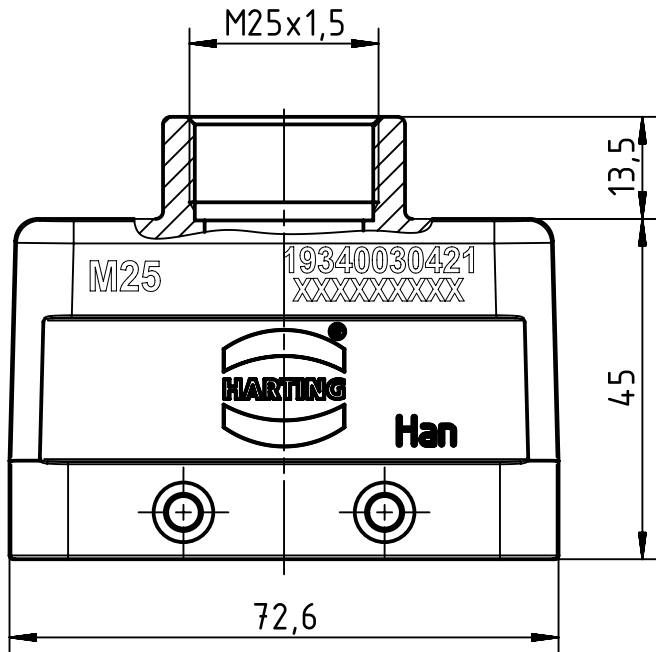

A

B

C

D

	All Dimensions in mm Original Size DIN A4		Scale 1:1	Free size tol.		Ref.		
						Sub.		
	All rights reserved		Created by FINKEV	Inspected by GERB	Standardisation SCHMIDTM	Date 2018-09-05	State Final Release	
	Department EL PD		Title Han 3HvE-gg-M25				Doc-Key / ECM-Nr. 100192192/UGD/004/C 500000138601	
HARTING Electric GmbH & Co. KG D-32339 Espelkamp			Type TB	Number 19 34 003 0421			Rev. C	Page 1/1