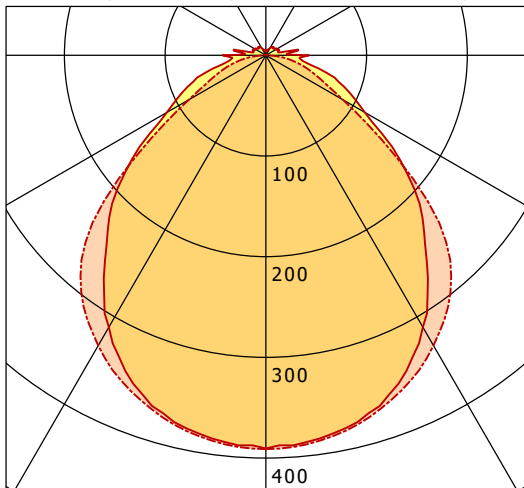

ALFL 10.5030.1

AllFive (36W, 1xLED 36W 830/3000K 6100lm)

— C0/C180 cd / 1000 lm - - - C90/C270

	C0	C90	C180	C270
0°	390	391	390	391
15°	372	376	372	376
30°	312	333	312	333
45°	218	249	218	249
60°	114	88	114	88
75°	58	36	58	36
90°	43	1	43	1
cd / 1000 lm				

Offset [m] Cone width [m] Illuminance [lx]

η	LED
Efficiency	169 lm/W
Direct/Indirect	↓ 94% / ↑ 6%
System Power	36 W
UGR	X=4H, Y=8H
Reflection factors	70/50/20
UGR C0/C180	24.1
UGR C90/C270	22.3
CIE Flux Codes	54 83 95 94 100
Ra/CRI	> 80