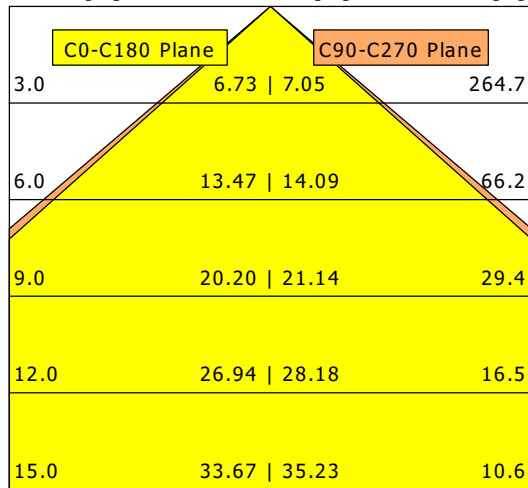

ALFL 10.5030.1

AllFive (36W, 1xLED 36W 830/3000K 6100lm)

— C0/C180 cd / 1000 lm - - - C90/C270

	C0	C90	C180	C270
0°	390	391	390	391
15°	372	376	372	376
30°	312	333	312	333
45°	218	249	218	249
60°	114	88	114	88
75°	58	36	58	36
90°	43	1	43	1
cd / 1000 lm				

Offset [m] Cone width [m] Illuminance [lx]

η	LED
Efficiency	169 lm/W
Direct/Indirect	↓ 94% / ↑ 6%
System Power	36 W
UGR	X=4H, Y=8H
Reflection factors	70/50/20
UGR C0/C180	24.1
UGR C90/C270	22.3
CIE Flux Codes	54 83 95 94 100
Ra/CRI	> 80