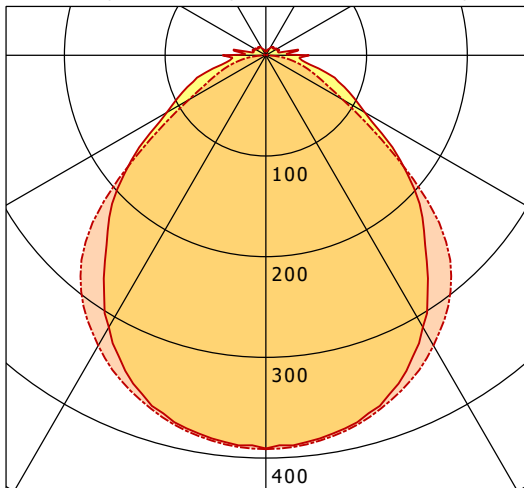

ALFL 10.5040.1

AllFive (36W, 1xLED 36W 840/4000K 6280lm)

— C0/C180 cd / 1000 lm - - - C90/C270

	C0	C90	C180	C270
0°	390	391	390	391
15°	372	376	372	376
30°	312	333	312	333
45°	218	249	218	249
60°	114	88	114	88
75°	58	36	58	36
90°	43	1	43	1
cd / 1000 lm				

Offset [m] Cone width [m] Illuminance [lx]

η	LED
Efficiency	174 lm/W
Direct/Indirect	↓ 94% / ↑ 6%
System Power	36 W
UGR	X=4H, Y=8H
Reflection factors	70/50/20
UGR C0/C180	24.2
UGR C90/C270	22.4
CIE Flux Codes	54 83 95 94 100
Ra/CRI	> 80