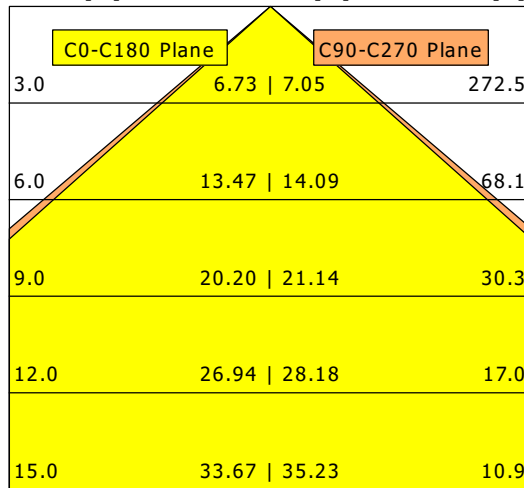

ALFL 10.5040.1

AllFive (36W, 1xLED 36W 840/4000K 6280lm)

— C0/C180 cd / 1000 lm - - - C90/C270

	C0	C90	C180	C270
0°	390	391	390	391
15°	372	376	372	376
30°	312	333	312	333
45°	218	249	218	249
60°	114	88	114	88
75°	58	36	58	36
90°	43	1	43	1
cd / 1000 lm				

Offset [m] Cone width [m] Illuminance [lx]

η	LED
Efficiency	174 lm/W
Direct/Indirect	↓ 94% / ↑ 6%
System Power	36 W
UGR	X=4H, Y=8H
Reflection factors	70/50/20
UGR C0/C180	24.2
UGR C90/C270	22.4
CIE Flux Codes	54 83 95 94 100
Ra/CRI	> 80