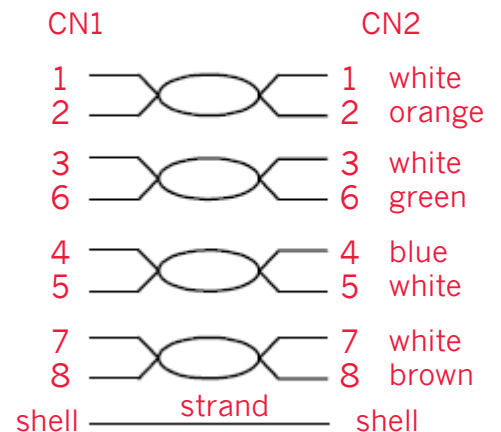

wiring diagram

Subject to change w/o notice