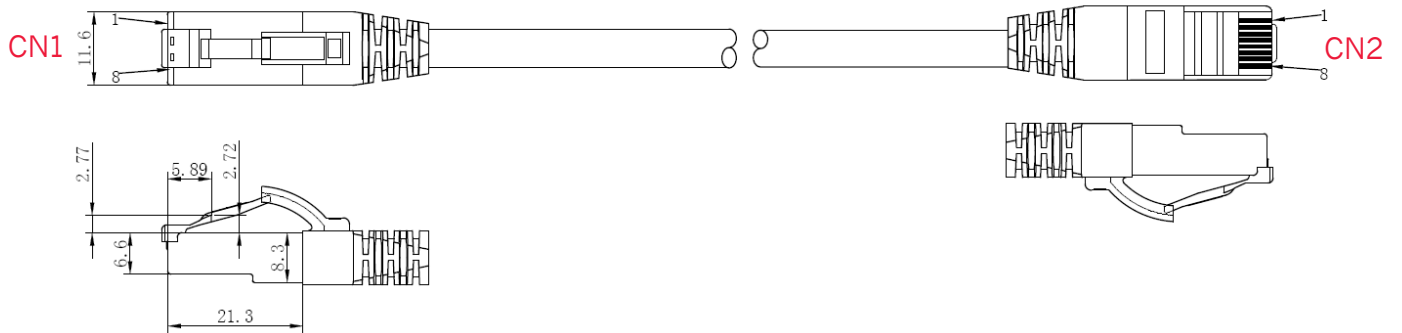

Cat.6A patch cable 2xRJ45 S/FTP AWG 27/7 BC LSZH 10Gbit

available variants

Length	Colour
0,25 m	
0,5 m	
1,0 m	
1,5 m	
2,0 m	
3,0 m	
5,0 m	
7,5 m	
10,0 m	
15,0 m	
20,0 m	
25,0 m	
30,0 m