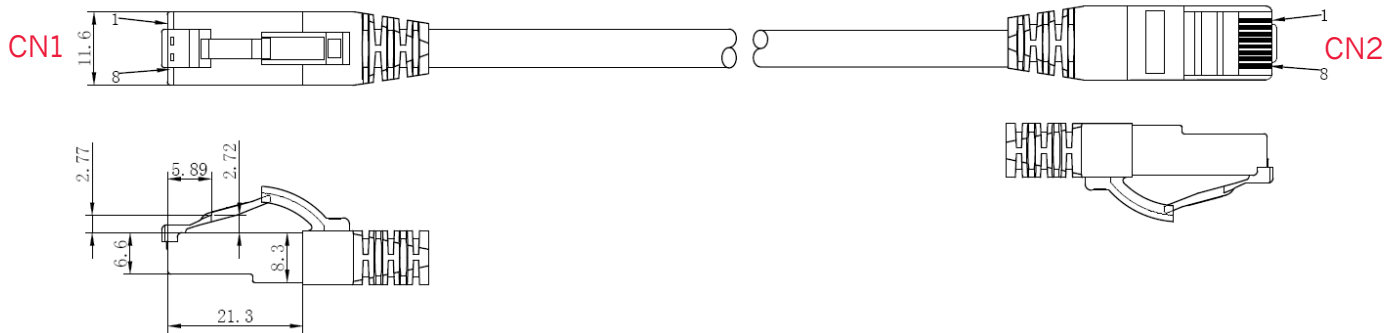

Cat.6A patch cable 2xRJ45 S/FTP AWG 27/7 BC LSZH 10Gbit

available variants

Length	Colour
0,25 m	
0,5 m	
1,0 m	
1,5 m	
2,0 m	
3,0 m	
5,0 m	
7,5 m	
10,0 m	
15,0 m	
20,0 m	
25,0 m	
30,0 m